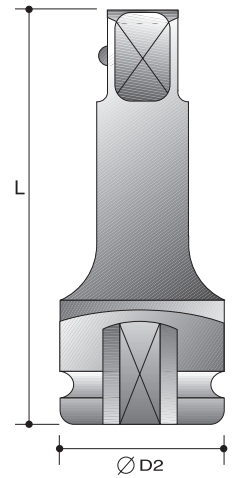

CAUTION: Always wear safety goggles when using impact equipment. Do not hold socket while in use.

1/4"

Surface Drive Power Sockets

6-Point Sockets - Deep - With Slide Magnetic

Order No.	size	D2	D1	L2	L
		mm	mm	mm	mm
P6340S006	3/16"	13	8.5	6	50
P6340S007	7/32"	13	9.5	6	50
P6340S008	1/4"	13	10.3	7	50
P6340S009	9/32"	13	11.3	7	50
P6340S010	5/16"	13	12.5	9	50
P6340S011	11/32"	13	13.8	9	50
P6340S012	3/8"	13	15	9	50
P6340S014	7/16"	13	16.3	9	50
P6340S016	1/2"	13	18.8	9	50
P6340S018	9/16"	13	20	9	50
<hr/>					
P6340R050	5mm	13	8.8	6	50
P6340R055	5.5mm	13	9.5	6	50
P6340R060	6mm	13	10	7	50
P6340R070	7mm	13	11.3	7	50
P6340R080	8mm	13	12.5	9	50
P6340R090	9mm	13	13.8	9	50
P6340R100	10mm	13	15	9	50
P6340R110	11mm	13	16.3	9	50
P6340R120	12mm	13	17	9	50
P6340R130	13mm	13	18.8	9	50
P6340R140	14mm	13	20	9	50
P6340R150	15mm	13	21	9	50

3/8"~1"

Power Extension Bars

Order No.			D2	L	Male end
			mm	mm	Type
P64511125	3/8"	3/8"	19	125	Steel Ball Retainer
P64511250	3/8"	3/8"	19	250	Steel Ball Retainer
P64512125	3/8"	3/8"	19	125	Pin Hole
P64512250	3/8"	3/8"	19	250	Pin Hole
P64514125	3/8"	3/8"	19	125	Lock Pin Retainer
P64514250	3/8"	3/8"	19	250	Lock Pin Retainer
P64521125	1/2"	1/2"	25	125	Steel Ball Retainer
P64521250	1/2"	1/2"	25	250	Steel Ball Retainer
P64522125	1/2"	1/2"	25	125	Pin Hole
P64522250	1/2"	1/2"	25	250	Pin Hole
P64524125	1/2"	1/2"	25	125	Lock Pin Retainer
P64524250	1/2"	1/2"	25	250	Lock Pin Retainer
P64541200	3/4"	3/4"	44	200	Steel Ball Retainer
P64542200	3/4"	3/4"	44	200	Pin Hole
P64544200	3/4"	3/4"	44	200	Lock Pin Retainer
P64551200	1"	1"	54	200	Steel Ball Retainer
P64552200	1"	1"	54	200	Pin Hole
P64554200	1"	1"	54	200	Lock Pin Retainer