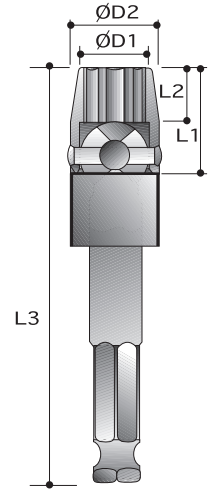

CAUTION: Always wear safety goggles when using impact equipment. Do not hold socket while in use.

11mm - 7/16" Hex Drive

Power Sockets

6-Point Universal Sockets - Tension Type - Extended Length

Order No.	size	D2 mm	D1 mm	L2 mm	L1 mm	L3 mm
P62A85S10	5/16"	19.1	11.1	7.9	19.1	69
P62A85S12	3/8"	19.1	14.3	9.5	20.6	71
P62A85S14	7/16"	22.2	15.9	10.3	23.8	74
P62A85S16	1/2"	22.2	17.5	11.9	25.4	76
P62A85S18	9/16"	22.2	19.1	13.5	27.0	78
P62A85S20	5/8"	25.4	21.4	15.9	30.2	81
P62A85S22	11/16"	25.4	25.4	17.5	31.8	83
P62A85S24	3/4"	31.8	26.2	16.3	34.9	87
P62A85S26	13/16"	31.8	28.6	16.3	34.9	87
P62A85S28	7/8"	31.8	31.8	16.3	34.9	87
P62A85S30	15/16"	31.8	34.9	16.3	34.9	87
P62A86S10	5/16"	19.1	11.1	7.9	19.1	94
P62A86S12	3/8"	19.1	14.3	9.5	20.6	97
P62A86S14	7/16"	22.2	15.9	10.3	23.8	99
P62A86S16	1/2"	22.2	17.5	11.9	25.4	101
P62A86S18	9/16"	22.2	19.1	13.5	27.0	103
P62A86S20	5/8"	25.4	21.4	15.9	30.2	106
P62A86S22	11/16"	25.4	25.4	17.5	31.8	108
P62A86S24	3/4"	31.8	26.2	16.3	34.9	112
P62A86S26	13/16"	31.8	28.6	16.3	34.9	112
P62A86S28	7/8"	31.8	31.8	16.3	34.9	112
P62A86S30	15/16"	31.8	34.9	16.3	34.9	112
P62A87S10	5/16"	19.1	11.1	7.9	19.1	144
P62A87S12	3/8"	19.1	14.3	9.5	20.6	146
P62A87S14	7/16"	22.2	15.9	10.3	23.8	146
P62A87S16	1/2"	22.2	17.5	11.9	25.4	151
P62A87S18	9/16"	22.2	19.1	13.5	27.0	153
P62A87S20	5/8"	25.4	21.4	15.9	30.2	156
P62A87S22	11/16"	25.4	25.4	17.5	31.8	158
P62A87S24	3/4"	31.8	26.2	16.3	34.9	162
P62A87S26	13/16"	31.8	28.6	16.3	34.9	162
P62A87S28	7/8"	31.8	31.8	16.3	34.9	162
P62A87S30	15/16"	31.8	34.9	16.3	34.9	162