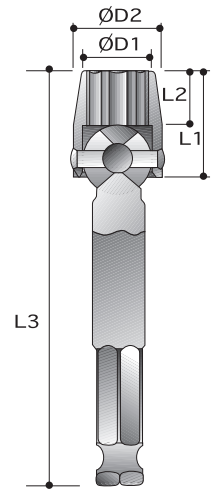

1/4"~1"

Power Universal Joints

Order No.			D2	L	Male end
			mm	mm	Type
P6410A008	1/4"	1/4"	16	41	Steel Ball Retainer
P6410B008	1/4"	1/4"	16	41	Lock Pin Retainer
P6411A012	3/8"	3/8"	19	54	Steel Ball Retainer
P6411B012	3/8"	3/8"	19	54	Lock Pin Retainer
P6412A016	1/2"	1/2"	25	68	Steel Ball Retainer
P6412B016	1/2"	1/2"	25	68	Lock Pin Retainer
P6414A024	3/4"	3/4"	38	102	Steel Ball Retainer
P6414B024	3/4"	3/4"	38	102	Lock Pin Retainer
P6415A100	1"	1"	51	127	Steel Ball Retainer
P6415B100	1"	1"	51	127	Lock Pin Retainer

Order No.	size	D2	D1	L2	L1	L3
		mm	mm	mm	mm	mm
P62A85010	5/16	19.1	11.1	7.9	19.1	69
P62A85012	3/8	19.1	14.3	9.5	20.6	71
P62A85014	7/16	22.2	15.9	10.3	23.8	74
P62A85016	1/2	22.2	17.5	11.9	25.4	76
P62A85018	9/16	22.2	19.1	13.5	27.0	78
P62A85020	5/8	25.4	21.4	15.9	30.2	81
P62A85022	11/16	25.4	25.4	17.5	31.8	83
P62A85024	3/4	31.8	26.2	16.3	34.9	87
P62A85026	13/16	31.8	28.6	16.3	34.9	87
P62A85028	7/8	31.8	31.8	16.3	34.9	87
P62A85030	15/16	31.8	34.9	16.3	34.9	87
P62A86010	5/16	19.1	11.1	7.9	19.1	94
P62A86012	3/8	19.1	14.3	9.5	20.6	97
P62A86014	7/16	22.2	15.9	10.3	23.8	99
P62A86016	1/2	22.2	17.5	11.9	25.4	101
P62A86018	9/16	22.2	19.1	13.5	27.0	103
P62A86020	5/8	25.4	21.4	15.9	30.2	106
P62A86022	11/16	25.4	25.4	17.5	31.8	108
P62A86024	3/4	31.8	26.2	16.3	34.9	112
P62A86026	13/16	31.8	28.6	16.3	34.9	112
P62A86028	7/8	31.8	31.8	16.3	34.9	112
P62A86030	15/16	31.8	34.9	16.3	34.9	112
P62A87010	5/16	19.1	11.1	7.9	19.1	144
P62A87012	3/8	19.1	14.3	9.5	20.6	146
P62A87014	7/16	22.2	15.9	10.3	23.8	146
P62A87016	1/2	22.2	17.5	11.9	25.4	151
P62A87018	9/16	22.2	19.1	13.5	27.0	153
P62A87020	5/8	25.4	21.4	15.9	30.2	156
P62A87022	11/16	25.4	25.4	17.5	31.8	158
P62A87024	3/4	31.8	26.2	16.3	34.9	162
P62A87026	13/16	31.8	28.6	16.3	34.9	162
P62A87028	7/8	31.8	31.8	16.3	34.9	162
P62A87030	15/16	31.8	34.9	16.3	34.9	162