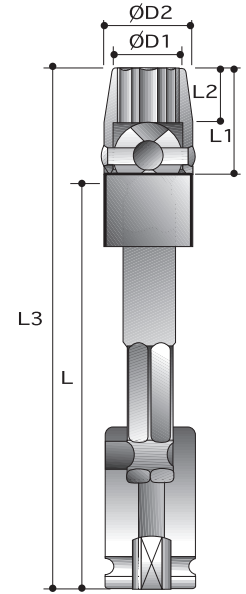

CAUTION: Always wear safety goggles when using impact equipment. Do not hold socket while in use.