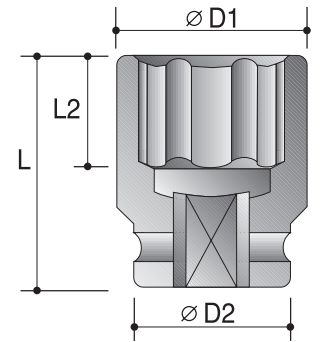

6-Point Sockets

Order No.	size	D2	D1	L2	L
		mm	mm	mm	mm
P63410008	1/4"	19	11.5	4	32
P63410010	5/16"	19	13.8	8	32
P63410012	3/8"	19	15.5	8	32
P63410014	7/16"	19	17.5	9	32
P63410016	1/2"	22	20	9	32
P63410018	9/16"	22	22	11	32
P63410020	5/8"	22	24	11	32
P63410022	11/16"	22	26	11	32
P63410024	3/4"	22	28	11	32
P63415008	8mm	19	13.8	8	32
P63415009	9mm	19	15	8	32
P63415010	10mm	19	16	8	32
P63415011	11mm	19	17.5	9	32
P63415012	12mm	19	19	9	32
P63415013	13mm	22	20	9	32
P63415014	14mm	22	22	9	32
P63415015	15mm	22	22	11	32
P63415016	16mm	22	24	11	32
P63415017	17mm	22	25	11	32
P63415018	18mm	22	26	11	32
P63415019	19mm	22	28	11	32