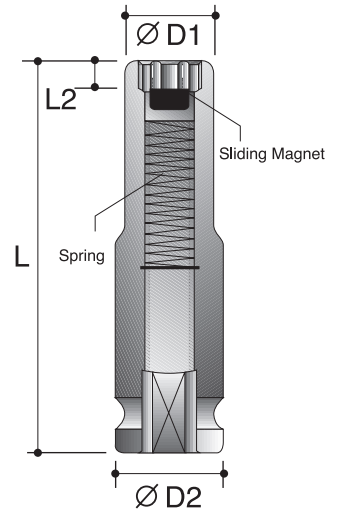

CAUTION: Always wear safety goggles when using impact equipment. Do not hold socket while in use.

1/4"

Surface Drive Power Sockets

6-Point Sockets - Deep - With Slide Magnetic

Order No.	size	D2	D1	L2	L
		mm	mm	mm	mm
P6340S006	3/16"	13	8.5	6	50
P6340S007	7/32"	13	9.5	6	50
P6340S008	1/4"	13	10.3	7	50
P6340S009	9/32"	13	11.3	7	50
P6340S010	5/16"	13	12.5	9	50
P6340S011	11/32"	13	13.8	9	50
P6340S012	3/8"	13	15	9	50
P6340S014	7/16"	13	16.3	9	50
P6340S016	1/2"	13	18.8	9	50
P6340S018	9/16"	13	20	9	50
<hr/>					
P6340R050	5mm	13	8.8	6	50
P6340R055	5.5mm	13	9.5	6	50
P6340R060	6mm	13	10	7	50
P6340R070	7mm	13	11.3	7	50
P6340R080	8mm	13	12.5	9	50
P6340R090	9mm	13	13.8	9	50
P6340R100	10mm	13	15	9	50
P6340R110	11mm	13	16.3	9	50
P6340R120	12mm	13	17	9	50
P6340R130	13mm	13	18.8	9	50
P6340R140	14mm	13	20	9	50
P6340R150	15mm	13	21	9	50

3/8"~1"

Power Extension Bars

Order No.			D2	L	Male end
			mm	mm	Type
P64511125	3/8"	3/8"	19	125	Steel Ball Retainer
P64511250	3/8"	3/8"	19	250	Steel Ball Retainer
P64512125	3/8"	3/8"	19	125	Pin Hole
P64512250	3/8"	3/8"	19	250	Pin Hole
P64514125	3/8"	3/8"	19	125	Lock Pin Retainer
P64514250	3/8"	3/8"	19	250	Lock Pin Retainer
P64521125	1/2"	1/2"	25	125	Steel Ball Retainer
P64521250	1/2"	1/2"	25	250	Steel Ball Retainer
P64522125	1/2"	1/2"	25	125	Pin Hole
P64522250	1/2"	1/2"	25	250	Pin Hole
P64524125	1/2"	1/2"	25	125	Lock Pin Retainer
P64524250	1/2"	1/2"	25	250	Lock Pin Retainer
P64541200	3/4"	3/4"	44	200	Steel Ball Retainer
P64542200	3/4"	3/4"	44	200	Pin Hole
P64544200	3/4"	3/4"	44	200	Lock Pin Retainer
P64551200	1"	1"	54	200	Steel Ball Retainer
P64552200	1"	1"	54	200	Pin Hole
P64554200	1"	1"	54	200	Lock Pin Retainer