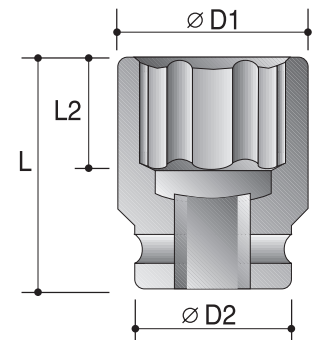

CAUTION: Always wear safety goggles when using impact equipment. Do not hold socket while in use.

1/2"

Surface Drive Power Sockets

6-Point Sockets - Deep

Order No.	size	D2	D1	L2	L
		mm	mm	mm	mm
P63422012	3/8"	25	17	14	83
P63422014	7/16"	25	18.7	14	83
P63422016	1/2"	25	21	14	83
P63422018	9/16"	25	23	17	83
P63422020	5/8"	30	25	17	83
P63422022	11/16"	30	27	17	83
P63422024	3/4"	30	28.7	19	83
P63422026	13/16"	30	30	24	83
P63422028	7/8"	30	32	24	90
P63422030	15/16"	30	35	24	90
P63422100	1"	30	38	24	90
P63422102	1-1/16"	30	38.7	24	90
P63422104	1-1/8"	30	40	24	90
P63422106	1-3/16"	30	42	24	90
P63422108	1-1/4"	30	44	24	90
<hr/>					
P63427010	10mm	25	17.5	14	83
P63427011	11mm	25	18.7	14	83
P63427012	12mm	25	20	14	83
P63427013	13mm	25	21	14	83
P63427014	14mm	25	22.5	17	83
P63427015	15mm	30	23.7	17	83
P63427016	16mm	30	25	17	83
P63427017	17mm	30	26	17	83
P63427018	18mm	30	27.5	17	83
P63427019	19mm	30	28.7	19	83
P63427020	20mm	30	30	19	83
P63427021	21mm	30	30	24	83
P63427022	22mm	30	32	24	90
P63427024	24mm	30	35	24	90
P63427026	26mm	30	38	24	90
P63427027	27mm	30	38.7	24	90
P63427030	30mm	30	42	24	90
P63427032	32mm	30	44	24	90