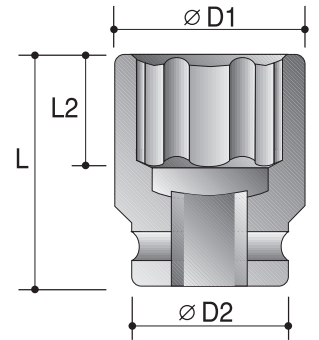

6-Point Sockets

Order No.	size	D2	D1	L2	L
		mm	mm	mm	mm
P60040020	5/8"	38	27.5	11	50
P60040022	11/16"	38	29	12	50
P60040024	3/4"	38	30	13	50
P60040026	13/16"	38	32	15	52
P60040028	7/8"	38	34	15	52
P60040030	15/16"	38	36	16	52
P60040100	1"	38	40	16	52
P60040102	1-1/16"	38	40	19	52
P60040104	1-1/8"	42	42	21	52
P60040106	1-3/16"	44	44	21	52
P60040108	1-1/4"	44	44	22	52
P60040110	1-5/16"	44	47	22	56
P60040112	1-3/8"	44	50	22	56
P60040114	1-7/16"	44	51	25	56
P60040116	1-1/2"	44	53	25	56