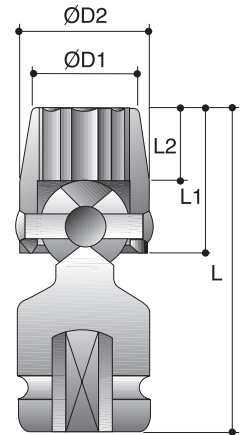

CAUTION: Always wear safety goggles when using impact equipment. Do not hold socket while in use.

1/2"

Power Sockets

12-Point Universal Sockets

Order No.	size	D2	D1	L2	L1	L
		mm	mm	mm	mm	mm
P6262H014	7/16"	22.2	15.9	10.3	23.8	57
P6262H016	1/2"	22.2	17.5	11.9	25.4	58
P6262H018	9/16"	22.2	19.1	13.5	27	60
P6262H020	5/8"	25.4	21.4	15.9	30.2	64
P6262H022	11/16"	25.4	25.4	17.5	31.8	66
P6262H024	3/4"	31.8	26.2	16.3	34.9	73
P6262H026	13/16"	31.8	28.6	16.3	34.9	73
P6262H028	7/8"	31.8	31.8	16.3	34.9	73
P6262H030	15/16"	31.8	34.9	16.3	34.9	73
<hr/>						
P6272H010	10mm	22.2	14.3	8.7	22.2	55
P6272H011	11mm	22.2	15.9	10.3	23.8	57
P6272H012	12mm	22.2	17.5	10.3	23.8	57
P6272H013	13mm	22.2	17.5	11.9	25.4	58
P6272H014	14mm	22.2	19.1	13.5	27	60
P6272H015	15mm	25.4	19.8	14.3	28.6	62
P6272H016	16mm	25.4	21.4	15.9	30.2	64
P6272H017	17mm	25.4	25.4	17.5	31.8	66
P6272H018	18mm	25.4	25.4	17.5	31.8	66
P6272H019	19mm	31.8	26.2	16.3	34.9	73
P6272H020	20mm	31.8	27	16.3	34.9	73
P6272H021	21mm	31.8	28.6	16.3	34.9	73
P6272H022	22mm	31.8	31.8	16.3	34.9	73
P6272H023	23mm	31.8	33.3	16.3	34.9	73
P6272H024	24mm	31.8	34.9	16.3	34.9	73