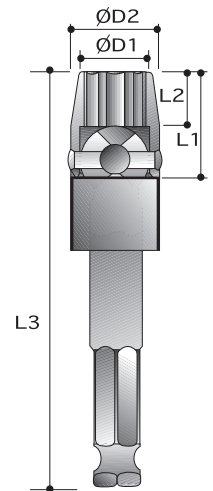

CAUTION: Always wear safety goggles when using impact equipment. Do not hold socket while in use.