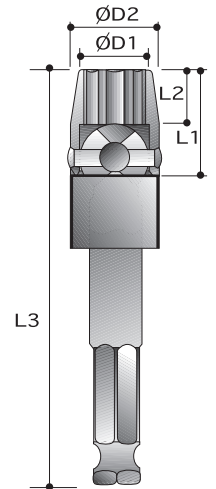

CAUTION: Always wear safety goggles when using impact equipment. Do not hold socket while in use.

11mm - 7/16" Hex Drive

Power Sockets

12-Point Universal Sockets - Tension Type - Extended Length

Order No.	size	D2 mm	D1 mm	L2 mm	L1 mm	L3 mm
P62D85S10	10mm	19.1	15.1	9.5	20.6	71
P62D85S11	11mm	22.2	15.9	10.3	23.8	74
P62D85S12	12mm	22.2	17.5	10.3	23.8	74
P62D85S13	13mm	22.2	17.5	11.9	25.4	76
P62D85S14	14mm	22.2	19.1	13.5	27.0	78
P62D85S15	15mm	25.4	19.8	14.3	28.6	79
P62D85S16	16mm	25.4	21.4	15.9	30.2	81
P62D85S17	17mm	25.4	25.4	17.5	31.8	83
P62D85S18	18mm	25.4	25.4	17.5	31.8	83
P62D85S19	19mm	31.8	26.2	16.3	34.9	87
P62D85S20	20mm	31.8	27.0	16.3	34.9	87
P62D85S21	21mm	31.8	28.6	16.3	34.9	87
P62D85S22	22mm	31.8	31.8	16.3	34.9	87
P62D85S23	23mm	31.8	33.3	16.3	34.9	87
P62D85S24	24mm	31.8	34.9	16.3	34.9	87
P62D86S10	10mm	19.1	15.1	9.5	20.6	96
P62D86S11	11mm	22.2	15.9	10.3	23.8	99
P62D86S12	12mm	22.2	17.5	10.3	23.8	99
P62D86S13	13mm	22.2	17.5	11.9	25.4	101
P62D86S14	14mm	22.2	19.1	13.5	27.0	103
P62D86S15	15mm	25.4	19.8	14.3	28.6	104
P62D86S16	16mm	25.4	21.4	15.9	30.2	106
P62D86S17	17mm	25.4	25.4	17.5	31.8	108
P62D86S18	18mm	25.4	25.4	17.5	31.8	108
P62D86S19	19mm	31.8	26.2	16.3	34.9	112
P62D86S20	20mm	31.8	27.0	16.3	34.9	112
P62D86S21	21mm	31.8	28.6	16.3	34.9	112
P62D86S22	22mm	31.8	31.8	16.3	34.9	112
P62D86S23	23mm	31.8	33.3	16.3	34.9	112
P62D86S24	24mm	31.8	34.9	16.3	34.9	112
P62D87S10	10mm	19.1	15.1	9.5	20.6	146
P62D87S11	11mm	22.2	15.9	10.3	23.8	149
P62D87S12	12mm	22.2	17.5	10.3	23.8	149
P62D87S13	13mm	22.2	17.5	11.9	25.4	151
P62D87S14	14mm	22.2	19.1	13.5	27.0	153
P62D87S15	15mm	25.4	19.8	14.3	28.6	154
P62D87S16	16mm	25.4	21.4	15.9	30.2	156
P62D87S17	17mm	25.4	25.4	17.5	31.8	158
P62D87S18	18mm	25.4	25.4	17.5	31.8	158
P62D87S19	19mm	31.8	26.2	16.3	34.9	162
P62D87S20	20mm	31.8	27.0	16.3	34.9	162
P62D87S21	21mm	31.8	28.6	16.3	34.9	162
P62D87S22	22mm	31.8	31.8	16.3	34.9	162
P62D87S23	23mm	31.8	33.3	16.3	34.9	162
P62D87S24	24mm	31.8	34.9	16.3	34.9	162