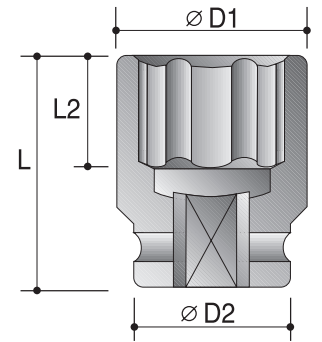

CAUTION: Always wear safety goggles when using impact equipment. Do not hold socket while in use.

3/8"

Surface Drive Power Sockets

6-Point Sockets - Deep

Order No.	size	D2	D1	L2	L
		mm	mm	mm	mm
P63412010	5/16"	19	13.8	12	80
P63412012	3/8"	19	15.5	12	80
P63412014	7/16"	19	17.5	25	80
P63412016	1/2"	22	20	25	80
P63412018	9/16"	22	22	25	80
P63412020	5/8"	22	24	25	80
P63412022	11/16"	22	26	25	80
P63412024	3/4"	22	28	25	80
<hr/>					
P63417008	8mm	19	13.8	12	80
P63417009	9mm	19	15	12	80
P63417010	10mm	19	16	12	80
P63417011	11mm	19	17.5	25	80
P63417012	12mm	19	19	25	80
P63417013	13mm	22	20	25	80
P63417014	14mm	22	22	25	80
P63417015	15mm	22	22	25	80
P63417016	16mm	22	24	25	80
P63417017	17mm	22	25	25	80
P63417018	18mm	22	26	25	80
P63417019	19mm	22	28	25	80

1/2"

Surface Drive Power Sockets

6-Point Sockets

Order No.	size	D2	D1	L2	L
		mm	mm	mm	mm
P63420012	3/8"	25	17	12	38
P63420014	7/16"	25	18.7	12	38
P63420016	1/2"	25	21	12	38
P63420018	9/16"	25	23	12	38
P63420020	5/8"	30	25	12	38
P63420022	11/16"	30	27	13	38
P63420024	3/4"	30	28.7	13	38
P63420026	13/16"	30	30	13	38
P63420028	7/8"	30	32	13	38
P63420030	15/16"	30	35	20	45
P63420100	1"	30	38	22	50
P63420102	1-1/16"	30	38.7	22	50
P63420104	1-1/8"	30	40	22	50
P63420106	1-3/16"	30	42	22	50
P63420108	1-1/4"	30	44	22	50
<hr/>					
P63425010	10mm	25	17.5	12	38
P63425011	11mm	25	18.7	12	38
P63425012	12mm	25	20	12	38
P63425013	13mm	25	21	12	38
P63425014	14mm	25	22.5	12	38
P63425015	15mm	30	23.7	12	38
P63425016	16mm	30	25	12	38
P63425017	17mm	30	26	13	38
P63425018	18mm	30	27.5	13	38
P63425019	19mm	30	28.7	13	38
P63425020	20mm	30	30	13	38
P63425021	21mm	30	30	13	38
P63425022	22mm	30	32	13	38
P63425024	24mm	30	35	20	45
P63425026	26mm	30	38	22	50
P63425027	27mm	30	38.7	22	50
P63425030	30mm	30	42	22	50
P63425032	32mm	30	44	22	50