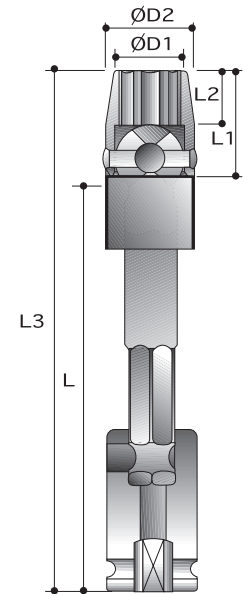

Order No.	size	D2	D1	L2	L1	L	L3
		mm	mm	mm	mm	mm	mm
P6271QS08	8mm	19.1	11.1	7.9	19.1	75	96
P6271QS09	9mm	19.1	14.3	9.5	20.6	75	98
P6271QS10	10mm	19.1	15.1	9.5	20.6	75	98
P6271QS11	11mm	22.2	15.9	10.3	23.8	75	101
P6271QS12	12mm	22.2	17.5	10.3	23.8	75	101
P6271QS13	13mm	22.2	17.5	11.9	25.4	75	103
P6271QS14	14mm	22.2	19.1	13.5	27.0	75	105
P6271QS15	15mm	25.4	19.8	14.3	28.6	75	106
P6271QS16	16mm	25.4	21.4	15.9	30.2	75	108
P6271QS17	17mm	25.4	25.4	17.5	31.8	75	110
P6271QS18	18mm	25.4	25.4	17.5	31.8	75	110
P6271QS19	19mm	31.8	26.2	16.3	34.9	75	114
P6271RS08	8mm	19.1	11.1	7.9	19.1	100	121
P6271RS09	9mm	19.1	14.3	9.5	20.6	100	123
P6271RS10	10mm	19.1	15.1	9.5	20.6	100	123
P6271RS11	11mm	22.2	15.9	10.3	23.8	100	126
P6271RS12	12mm	22.2	17.5	10.3	23.8	100	126
P6271RS13	13mm	22.2	17.5	11.9	25.4	100	128
P6271RS14	14mm	22.2	19.1	13.5	27.0	100	130
P6271RS15	15mm	25.4	19.8	14.3	28.6	100	131
P6271RS16	16mm	25.4	21.4	15.9	30.2	100	133
P6271RS17	17mm	25.4	25.4	17.5	31.8	100	135
P6271RS18	18mm	25.4	25.4	17.5	31.8	100	135
P6271RS19	19mm	31.8	26.2	16.3	34.9	100	139
P6271SS08	8mm	19.1	11.1	7.9	19.1	150	171
P6271SS09	9mm	19.1	14.3	9.5	20.6	150	173
P6271SS10	10mm	19.1	15.1	9.5	20.6	150	173
P6271SS11	11mm	22.2	15.9	10.3	23.8	150	176
P6271SS12	12mm	22.2	17.5	10.3	23.8	150	176
P6271SS13	13mm	22.2	17.5	11.9	25.4	150	178
P6271SS14	14mm	22.2	19.1	13.5	27.0	150	180
P6271SS15	15mm	25.4	19.8	14.3	28.6	150	181
P6271SS16	16mm	25.4	21.4	15.9	30.2	150	183
P6271SS17	17mm	25.4	25.4	17.5	31.8	150	185
P6271SS18	18mm	25.4	25.4	17.5	31.8	150	185
P6271SS19	19mm	31.8	26.2	16.3	34.9	150	189