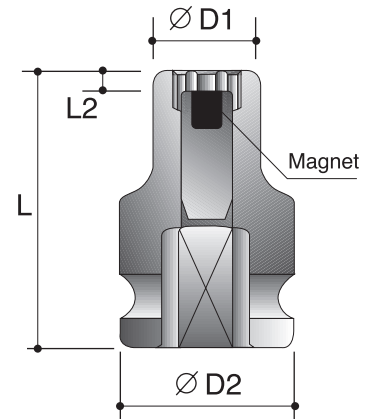

12-Point Sockets - With Magnetic

Order No.	size	D2	D1	L2	L
		mm	mm	mm	mm
P6581Q008	1/4"	19	11	3	30
P6581Q010	5/16"	19	13	3	30
P6581Q012	3/8"	19	15	4	30
P6581Q014	7/16"	19	17.5	5	30
P6581Q016	1/2"	20	20	5	30
P6581Q018	9/16"	22	21.5	6	32
P6581Q020	5/8"	22	24	6	32
P6581Q022	11/16"	22	25.5	6	32
P6581Q024	3/4"	22	27.5	7	34
P6581P006	6mm	19	11	3	30
P6581P007	7mm	19	12	3	30
P6581P008	8mm	19	13	3	30
P6581P009	9mm	19	15	4	30
P6581P010	10mm	19	16.5	4	30
P6581P011	11mm	19	17.5	5	30
P6581P012	12mm	20	19	5	30
P6581P013	13mm	22	20	5	30
P6581P014	14mm	22	21.5	6	32
P6581P015	15mm	22	22	6	32
P6581P016	16mm	22	24	6	32
P6581P017	17mm	22	25	6	32
P6581P018	18mm	22	26	7	34
P6581P019	19mm	22	27.5	7	34