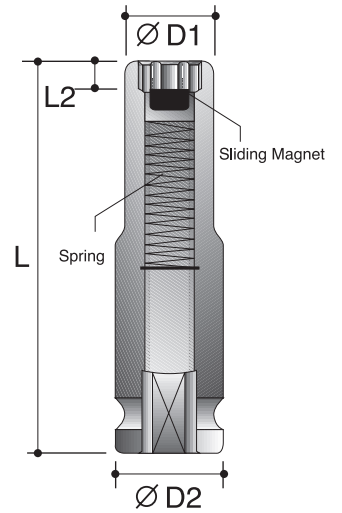

CAUTION: Always wear safety goggles when using impact equipment. Do not hold socket while in use.

1/2"

Power Sockets

6-Point Sockets - Deep - With Slide Magnetic

Order No.	size	D2	D1	L2	L
		mm	mm	mm	mm
P6042R010	5/16"	25	15	3.5	78
P6042R012	3/8"	25	17.4	4	78
P6042R014	7/16"	25	19	5	78
P6042R016	1/2"	25	21	5	78
P6042R018	9/16"	25	23	6	78
P6042R020	5/8"	30	25	6	78
P6042R022	11/16"	30	27	6	78
P6042R024	3/4"	30	29	7	78
P6042R026	13/16"	30	31	8	78
P6042R028	7/8"	30	33	8	78
P6042R030	15/16"	30	35	10	78
P6042R100	1"	30	37	10	78
<hr/>					
P6052R008	8mm	25	15	3	78
P6052R009	9mm	25	16	4	78
P6052R010	10mm	25	17.5	4	78
P6052R011	11mm	25	18.7	5	78
P6052R012	12mm	25	20	5	78
P6052R013	13mm	25	21	5	78
P6052R014	14mm	25	22.5	6	78
P6052R015	15mm	30	23.7	6	78
P6052R016	16mm	30	25	6	78
P6052R017	17mm	30	26.5	6	78
P6052R018	18mm	30	27.5	7	78
P6052R019	19mm	30	29	7	78
P6052R020	20mm	30	30	7	78
P6052R021	21mm	30	31	8	78
P6052R022	22mm	30	32.5	8	78
P6052R024	24mm	30	35	10	78