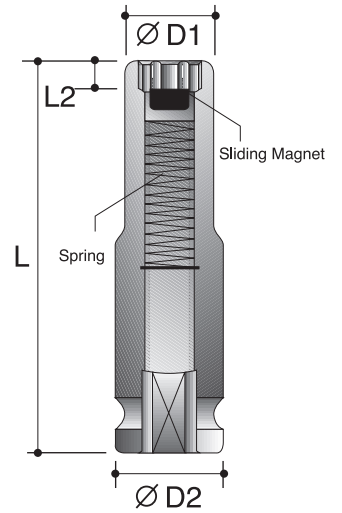

CAUTION: Always wear safety goggles when using impact equipment. Do not hold socket while in use.

1/2"

Power Sockets

12-Point Sockets - Deep - With Slide Magnetic

Order No.	size	D2	D1	L2	L
		mm	mm	mm	mm
P6582S010	5/16"	25	15	6	83
P6582S012	3/8"	25	17	6	83
P6582S014	7/16"	25	19	8	83
P6582S016	1/2"	25	21	9	83
P6582S018	9/16"	25	22.5	11	83
P6582S020	5/8"	28	25	11	83
P6582S022	11/16"	30	27	11	83
P6582S024	3/4"	30	29	13	83
P6582S026	13/16"	30	31	15	83
P6582S028	7/8"	30	32.5	15	90
P6582S030	15/16"	30	35	18	90
P6582S100	1"	30	37	18	90
<hr/>					
P6582R008	8mm	25	15	6	83
P6582R009	9mm	25	16	6	83
P6582R010	10mm	25	17.5	7	83
P6582R011	11mm	25	19	8	83
P6582R012	12mm	25	20	9	83
P6582R013	13mm	25	21	9	83
P6582R014	14mm	25	22.5	11	83
P6582R015	15mm	30	23.5	11	83
P6582R016	16mm	30	25	11	83
P6582R017	17mm	30	26.5	11	83
P6582R018	18mm	30	27.5	13	83
P6582R019	19mm	30	29	13	83
P6582R020	20mm	30	30	13	83
P6582R021	21mm	30	31	15	83
P6582R022	22mm	30	32.5	15	90
P6582R024	24mm	30	35	18	90