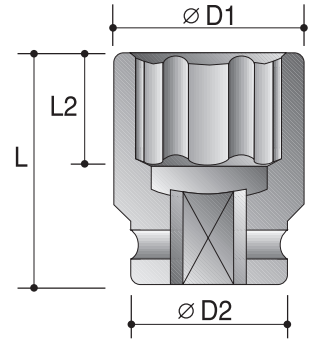

12-Point Sockets

Order No.	size	D2	D1	L2	L
		mm	mm	mm	mm
P65840020	5/8"	44	28	11	50
P65840022	11/16"	44	31.5	12	50
P65840024	3/4"	44	33	13	50
P65840026	13/16"	44	35	15	50
P65840028	7/8"	44	37	15	50
P65840030	15/16"	44	39	18	50
P65840100	1"	44	41	18	50
P65840102	1-1/16"	44	43	19	54
P65840104	1-1/8"	44	44.5	21	54
P65840106	1-3/16"	44	47	21	54
P65840108	1-1/4"	44	49	22	56
P65840110	1-5/16"	44	51	22	56
P65840112	1-3/8"	44	53	22	56
P65840114	1-7/16"	44	55	25	56
P65840116	1-1/2"	44	57	25	58
P65845016	16mm	44	28	11	50
P65845017	17mm	44	31	12	50
P65845018	18mm	44	32	13	50
P65845019	19mm	44	33	13	50
P65845020	20mm	44	34	14	50
P65845021	21mm	44	35	15	50
P65845022	22mm	44	37	15	50
P65845023	23mm	44	38	16	50
P65845024	24mm	44	39	18	50
P65845025	25mm	44	41	18	50
P65845026	26mm	44	42	18	50
P65845027	27mm	44	43	19	54
P65845028	28mm	44	44	19	54
P65845029	29mm	44	45	21	54
P65845030	30mm	44	47	21	54
P65845032	32mm	44	49	22	56
P65845033	33mm	44	51	22	56
P65845034	34mm	44	52	22	56
P65845035	35mm	44	53	22	56
P65845036	36mm	44	54	25	56
P65845038	38mm	44	57	25	58