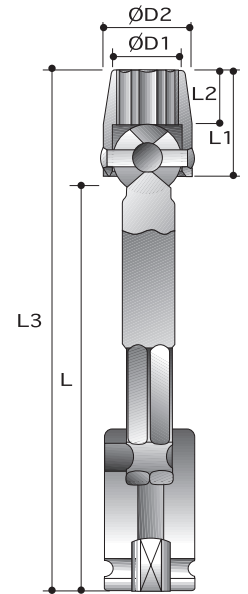

Order No.	size	D2	D1	L2	L1	L	L3
		mm	mm	mm	mm	mm	mm
P6221Q010	5/16"	19.1	11.1	7.9	19.1	75	96
P6221Q012	3/8"	19.1	14.3	9.5	20.6	75	98
P6221Q014	7/16"	22.2	15.9	10.3	23.8	75	101
P6221Q016	1/2"	22.2	17.5	11.9	25.4	75	103
P6221Q018	9/16"	22.2	19.1	13.5	27.0	75	105
P6221Q020	5/8"	25.4	21.4	15.9	30.2	75	108
P6221Q022	11/16"	25.4	25.4	17.5	31.8	75	110
P6221Q024	3/4"	31.8	26.2	16.3	34.9	75	114
P6221R010	5/16"	19.1	11.1	7.9	19.1	100	121
P6221R012	3/8"	19.1	14.3	9.5	20.6	100	123
P6221R014	7/16"	22.2	15.9	10.3	23.8	100	126
P6221R016	1/2"	22.2	17.5	11.9	25.4	100	128
P6221R018	9/16"	22.2	19.1	13.5	27.0	100	130
P6221R020	5/8"	25.4	21.4	15.9	30.2	100	133
P6221R022	11/16"	25.4	25.4	17.5	31.8	100	135
P6221R024	3/4"	31.8	26.2	16.3	34.9	100	139
P6221S010	5/16"	19.1	11.1	7.9	19.1	150	171
P6221S012	3/8"	19.1	14.3	9.5	20.6	150	173
P6221S014	7/16"	22.2	15.9	10.3	23.8	150	176
P6221S016	1/2"	22.2	17.5	11.9	25.4	150	178
P6221S018	9/16"	22.2	19.1	13.5	27.0	150	180
P6221S020	5/8"	25.4	21.4	15.9	30.2	150	183
P6221S022	11/16"	25.4	25.4	17.5	31.8	150	185
P6221S024	3/4"	31.8	26.2	16.3	34.9	150	189
P6221U010	5/16"	19.1	11.1	7.9	19.1	230	251
P6221U012	3/8"	19.1	14.3	9.5	20.6	230	253
P6221U014	7/16"	22.2	15.9	10.3	23.8	230	256
P6221U016	1/2"	22.2	17.5	11.9	25.4	230	258
P6221U018	9/16"	22.2	19.1	13.5	27.0	230	260
P6221U020	5/8"	25.4	21.4	15.9	30.2	230	263
P6221U022	11/16"	25.4	25.4	17.5	31.8	230	265
P6221U024	3/4"	31.8	26.2	16.3	34.9	230	269
P6221V010	5/16"	19.1	11.1	7.9	19.1	300	321
P6221V012	3/8"	19.1	14.3	9.5	20.6	300	323
P6221V014	7/16"	22.2	15.9	10.3	23.8	300	326
P6221V016	1/2"	22.2	17.5	11.9	25.4	300	328
P6221V018	9/16"	22.2	19.1	13.5	27.0	300	330
P6221V020	5/8"	25.4	21.4	15.9	30.2	300	333
P6221V022	11/16"	25.4	25.4	17.5	31.8	300	335
P6221V024	3/4"	31.8	26.2	16.3	34.9	300	339