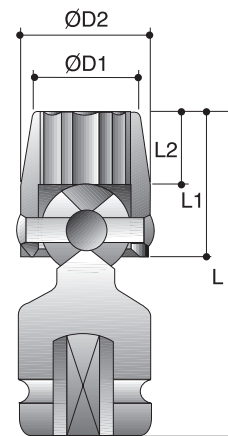

CAUTION: Always wear safety goggles when using impact equipment. Do not hold socket while in use.