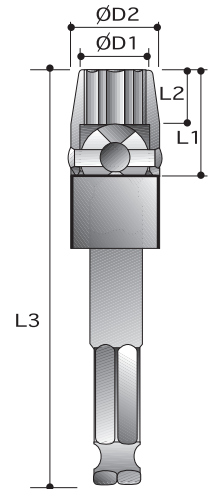

CAUTION: Always wear safety goggles when using impact equipment. Do not hold socket while in use.