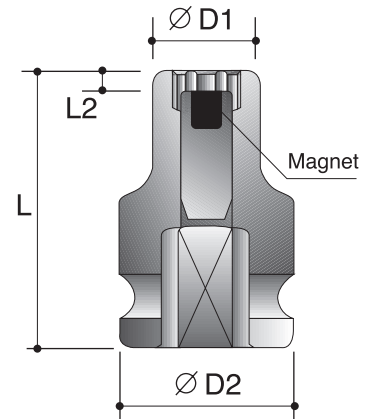

CAUTION: Always wear safety goggles when using impact equipment. Do not hold socket while in use.