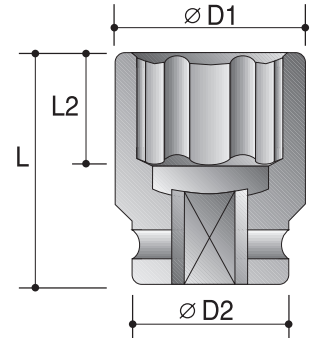

6-Point Sockets - Deep

Order No.	size	D2	D1	L2	L
		mm	mm	mm	mm
P60012008	1/4"	19	11	5	63
P60012010	5/16"	19	12.5	12	63
P60012012	3/8"	19	14.5	12	65
P60012014	7/16"	19	17	25	65
P60012016	1/2"	19	19	25	65
P60012018	9/16"	20	20	25	65
P60012020	5/8"	24	24	25	65
P60012022	11/16"	24	24	25	65
P60012024	3/4"	26	26	25	65
P60012026	13/16"	28	28	25	65
P60012028	7/8"	30	30	25	65
P60511006	6mm	19	11.5	4	55
P60511007	7mm	19	12.5	4	55
P60511008	8mm	19	14	4	55
P60511009	9mm	19	15	5	55
P60511010	10mm	19	16.5	5	55
P60511011	11mm	19	17.5	6	55
P60511012	12mm	19	19	6	55
P60511013	13mm	22	20	6	55
P60511014	14mm	22	21.5	7	55
P60511015	15mm	22	22	7	55
P60511016	16mm	22	24	7	55
P60511017	17mm	22	25	7	55
P60511018	18mm	22	26	8	55
P60511019	19mm	22	27.5	8	55
P60512020	20mm	22	28	25	65
P60512021	21mm	22	30	25	65
P60512022	22mm	23	32	25	65