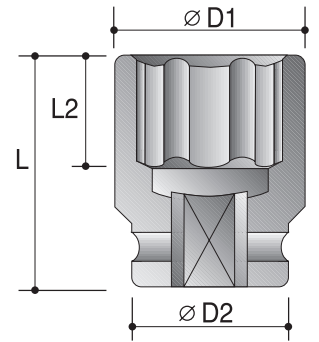

CAUTION: Always wear safety goggles when using impact equipment. Do not hold socket while in use.

3/8"

Power Sockets

6-Point Sockets

Order No.	size	D2	D1	L2	L
		mm	mm	mm	mm
P60010008	1/4"	19	11	4	30
P60010010	5/16"	19	12.5	8	30
P60010012	3/8"	19	14.5	8	30
P60010014	7/16"	19	17	9	30
P60010016	1/2"	19	19	9	30
P60010018	9/16"	20	20	9	30
P60010020	5/8"	24	24	11	30
P60010022	11/16"	24	24	11	30
P60010024	3/4"	26	26	11	30
P60010026	13/16"	28	28	13	30
P60010028	7/8"	30	30	13	30
<hr/>					
P61110006	6mm	19	10.5	4	30
P61110007	7mm	19	11.5	8	30
P61110008	8mm	19	12.5	8	30
P61110009	9mm	19	14	8	30
P61110010	10mm	19	15	8	30
P61110011	11mm	19	17	9	30
P61110012	12mm	19	17.5	9	30
P61110013	13mm	19	19	9	30
P61110014	14mm	20	20	9	30
<hr/>					
P60510006	6mm	19	11	4	30
P60510007	7mm	19	12.5	8	30
P60510008	8mm	19	13.8	8	30
P60510009	9mm	19	15	8	30
P60510010	10mm	19	16	8	30
P60510011	11mm	19	17.5	9	30
P60510012	12mm	19	19	9	30
P60510013	13mm	22	20	9	30
P60510014	14mm	22	21	9	30
P60510015	15mm	22	22	11	30
P60510016	16mm	22	24	11	30
P60510017	17mm	22	25	11	30
P60510018	18mm	22	26	11	30
P60510019	19mm	22	27.5	11	30
P60510020	20mm	22	28	12	30
P60510021	21mm	22	30	13	30
P60510022	22mm	23	32	13	30