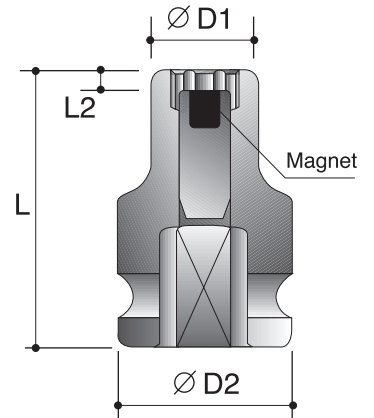

6-Point Sockets - With Magnetic

Order No.	size	D2	D1	L2	L
		mm	mm	mm	mm
P6040P006	3/16"	13	8.5	3	23
P6040P007	7/32"	13	9.5	3	23
P6040P008	1/4"	13	10.3	3	23
P6040P009	9/32"	13	11.3	3	23
P6040P010	5/16"	13	12.5	3	23
P6040P011	11/32"	13	13.8	4	23
P6040P012	3/8"	13	15	4	23
P6040P014	7/16"	13	16.3	5	23
P6040P016	1/2"	13	18.8	5	23
P6050P040	4mm	13	7.6	3	23
P6050P045	4.5mm	13	8.2	3	23
P6050P050	5mm	13	8.8	3	23
P6050P055	5.5mm	13	9.5	3	23
P6050P060	6mm	13	10	3	23
P6050P070	7mm	13	11.3	3	23
P6050P080	8mm	13	12.5	3	23
P6050P090	9mm	13	13.8	4	23
P6050P100	10mm	13	15	4	23
P6050P110	11mm	13	16.3	5	23
P6050P120	12mm	13	17	5	23
P6050P130	13mm	13	18.8	5	23