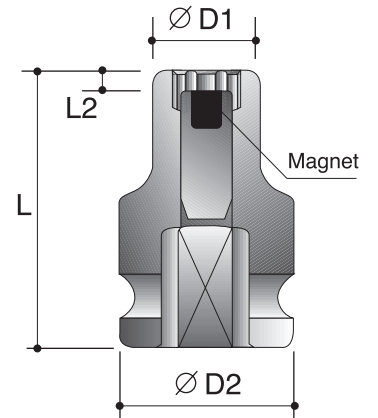

CAUTION: Always wear safety goggles when using impact equipment. Do not hold socket while in use.