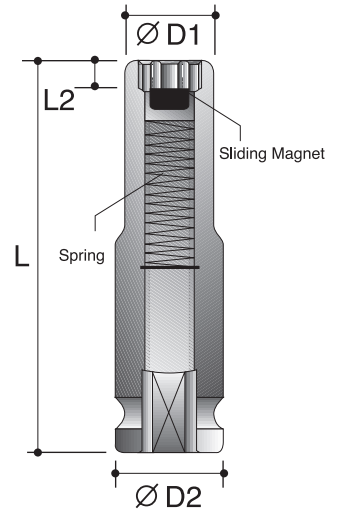

CAUTION: Always wear safety goggles when using impact equipment. Do not hold socket while in use.

1/4"

Power Sockets

6-Point Sockets - Deep - With Slide Magnetic

Order No.	size	D2	D1	L2	L
		mm	mm	mm	mm
P6040R006	3/16"	13	8.5	3	50
P6040R007	7/32"	13	9.5	3	50
P6040R008	1/4"	13	10.3	3	50
P6040R009	9/32"	13	11.3	3	50
P6040R010	5/16"	13	12.5	3	50
P6040R011	11/32"	13	13.8	4	50
P6040R012	3/8"	13	15	4	50
P6040R014	7/16"	13	16.3	5	50
P6040R016	1/2"	13	18.8	5	50
<hr/>					
P6050R050	5mm	13	8.8	3	50
P6050R055	5.5mm	13	9.5	3	50
P6050R060	6mm	13	10	3	50
P6050R070	7mm	13	11.3	3	50
P6050R080	8mm	13	12.5	3	50
P6050R090	9mm	13	13.8	4	50
P6050R100	10mm	13	15	4	50
P6050R110	11mm	13	16.3	5	50
P6050R120	12mm	13	17	5	50
P6050R130	13mm	13	18.8	5	50