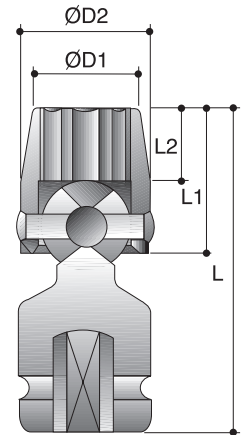

3/8"~1"

Power Extension Bars

Order No.			D2	L	Male end
			mm	mm	Type
P64511125	3/8"	3/8"	19	125	Steel Ball Retainer
P64511250	3/8"	3/8"	19	250	Steel Ball Retainer
P64512125	3/8"	3/8"	19	125	Pin Hole
P64512250	3/8"	3/8"	19	250	Pin Hole
P64514125	3/8"	3/8"	19	125	Lock Pin Retainer
P64514250	3/8"	3/8"	19	250	Lock Pin Retainer
P64521125	1/2"	1/2"	25	125	Steel Ball Retainer
P64521250	1/2"	1/2"	25	250	Steel Ball Retainer
P64522125	1/2"	1/2"	25	125	Pin Hole
P64522250	1/2"	1/2"	25	250	Pin Hole
P64524125	1/2"	1/2"	25	125	Lock Pin Retainer
P64524250	1/2"	1/2"	25	250	Lock Pin Retainer
P64541200	3/4"	3/4"	44	200	Steel Ball Retainer
P64542200	3/4"	3/4"	44	200	Pin Hole
P64544200	3/4"	3/4"	44	200	Lock Pin Retainer
P64551200	1"	1"	54	200	Steel Ball Retainer
P64552200	1"	1"	54	200	Pin Hole
P64554200	1"	1"	54	200	Lock Pin Retainer

Lock Pin Retainer

Pin Hole

Steel Ball Retainer

CAUTION: Always wear safety goggles when using impact equipment. Do not hold socket while in use.

6-Point Universal Sockets

Order No.	size	D2	D1	L2	L1	L
		mm	mm	mm	mm	mm
P6221H010	5/16"	19.1	11.1	7.9	19.1	46
P6221H012	3/8"	19.1	14.3	9.5	20.6	48
P6221H014	7/16"	22.2	15.9	10.3	23.8	51
P6221H016	1/2"	22.2	17.5	11.9	25.4	52
P6221H018	9/16"	22.2	19.1	13.5	27	54
P6221H020	5/8"	25.4	21.4	15.9	30.2	58
P6221H022	11/16"	25.4	25.4	17.5	31.8	59
P6221H024	3/4"	31.8	26.2	16.3	34.9	62
<hr/>						
P6231H008	8mm	19.1	11.1	7.9	19.1	46
P6231H009	9mm	19.1	14.3	9.5	20.6	48
P6231H010	10mm	19.1	15.1	9.5	20.6	48
P6231H011	11mm	22.2	15.9	10.3	23.8	51
P6231H012	12mm	22.2	17.5	10.3	23.8	51
P6231H013	13mm	22.2	17.5	11.9	25.4	52
P6231H014	14mm	22.2	19.1	13.5	27	54
P6231H015	15mm	25.4	19.8	14.3	28.6	56
P6231H016	16mm	25.4	21.4	15.9	30.2	58
P6231H017	17mm	25.4	25.4	17.5	31.8	59
P6231H018	18mm	25.4	25.4	17.5	31.8	59
P6231H019	19mm	31.8	26.2	16.3	34.9	62