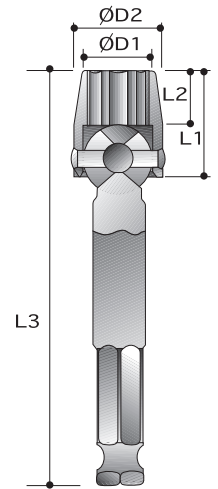

CAUTION: Always wear safety goggles when using impact equipment. Do not hold socket while in use.

11mm - 7/16" Hex Drive

Power Sockets

12-Point Universal Sockets - Extended Length

Order No.	size	D2	D1	L2	L1	L3
		mm	mm	mm	mm	mm
P62C85010	5/16	19.1	11.1	7.9	19.1	69
P62C85012	3/8	19.1	14.3	9.5	20.6	71
P62C85014	7/16	22.2	15.9	10.3	23.8	74
P62C85016	1/2	22.2	17.5	11.9	25.4	76
P62C85018	9/16	22.2	19.1	13.5	27.0	78
P62C85020	5/8	25.4	21.4	15.9	30.2	81
P62C85022	11/16	25.4	25.4	17.5	31.8	83
P62C85024	3/4	31.8	26.2	16.3	34.9	87
P62C85026	13/16	31.8	28.6	16.3	34.9	87
P62C85028	7/8	31.8	31.8	16.3	34.9	87
P62C85030	15/16	31.8	34.9	16.3	34.9	87
<hr/>						
P62C86010	5/16	19.1	11.1	7.9	19.1	94
P62C86012	3/8	19.1	14.3	9.5	20.6	97
P62C86014	7/16	22.2	15.9	10.3	23.8	99
P62C86016	1/2	22.2	17.5	11.9	25.4	101
P62C86018	9/16	22.2	19.1	13.5	27.0	103
P62C86020	5/8	25.4	21.4	15.9	30.2	106
P62C86022	11/16	25.4	25.4	17.5	31.8	108
P62C86024	3/4	31.8	26.2	16.3	34.9	112
P62C86026	13/16	31.8	28.6	16.3	34.9	112
P62C86028	7/8	31.8	31.8	16.3	34.9	112
P62C86030	15/16	31.8	34.9	16.3	34.9	112
<hr/>						
P62C87010	5/16	19.1	11.1	7.9	19.1	144
P62C87012	3/8	19.1	14.3	9.5	20.6	146
P62C87014	7/16	22.2	15.9	10.3	23.8	146
P62C87016	1/2	22.2	17.5	11.9	25.4	151
P62C87018	9/16	22.2	19.1	13.5	27.0	153
P62C87020	5/8	25.4	21.4	15.9	30.2	156
P62C87022	11/16	25.4	25.4	17.5	31.8	158
P62C87024	3/4	31.8	26.2	16.3	34.9	162
P62C87026	13/16	31.8	28.6	16.3	34.9	162
P62C87028	7/8	31.8	31.8	16.3	34.9	162
P62C87030	15/16	31.8	34.9	16.3	34.9	162