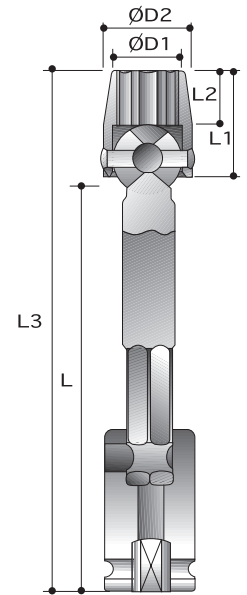

Order No.	size	D2	D1	L2	L1	L	L3
		mm	mm	mm	mm	mm	mm
P6271Q008	8mm	19.1	11.1	7.9	19.1	75	96
P6271Q009	9mm	19.1	14.3	9.5	20.6	75	98
P6271Q010	10mm	19.1	15.1	9.5	20.6	75	98
P6271Q011	11mm	22.2	15.9	10.3	23.8	75	101
P6271Q012	12mm	22.2	17.5	10.3	23.8	75	101
P6271Q013	13mm	22.2	17.5	11.9	25.4	75	103
P6271Q014	14mm	22.2	19.1	13.5	27.0	75	105
P6271Q015	15mm	25.4	19.8	14.3	28.6	75	106
P6271Q016	16mm	25.4	21.4	15.9	30.2	75	108
P6271Q017	17mm	25.4	25.4	17.5	31.8	75	110
P6271Q018	18mm	25.4	25.4	17.5	31.8	75	110
P6271Q019	19mm	31.8	26.2	16.3	34.9	75	114
P6271R008	8mm	19.1	11.1	7.9	19.1	100	121
P6271R009	9mm	19.1	14.3	9.5	20.6	100	123
P6271R010	10mm	19.1	15.1	9.5	20.6	100	123
P6271R011	11mm	22.2	15.9	10.3	23.8	100	126
P6271R012	12mm	22.2	17.5	10.3	23.8	100	126
P6271R013	13mm	22.2	17.5	11.9	25.4	100	128
P6271R014	14mm	22.2	19.1	13.5	27.0	100	130
P6271R015	15mm	25.4	19.8	14.3	28.6	100	131
P6271R016	16mm	25.4	21.4	15.9	30.2	100	133
P6271R017	17mm	25.4	25.4	17.5	31.8	100	135
P6271R018	18mm	25.4	25.4	17.5	31.8	100	135
P6271R019	19mm	31.8	26.2	16.3	34.9	100	139
P6271S008	8mm	19.1	11.1	7.9	19.1	150	171
P6271S009	9mm	19.1	14.3	9.5	20.6	150	173
P6271S010	10mm	19.1	15.1	9.5	20.6	150	173
P6271S011	11mm	22.2	15.9	10.3	23.8	150	176
P6271S012	12mm	22.2	17.5	10.3	23.8	150	176
P6271S013	13mm	22.2	17.5	11.9	25.4	150	178
P6271S014	14mm	22.2	19.1	13.5	27.0	150	180
P6271S015	15mm	25.4	19.8	14.3	28.6	150	181
P6271S016	16mm	25.4	21.4	15.9	30.2	150	183
P6271S017	17mm	25.4	25.4	17.5	31.8	150	185
P6271S018	18mm	25.4	25.4	17.5	31.8	150	185
P6271S019	19mm	31.8	26.2	16.3	34.9	150	189