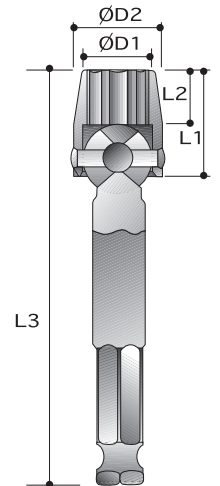

CAUTION: Always wear safety goggles when using impact equipment. Do not hold socket while in use.