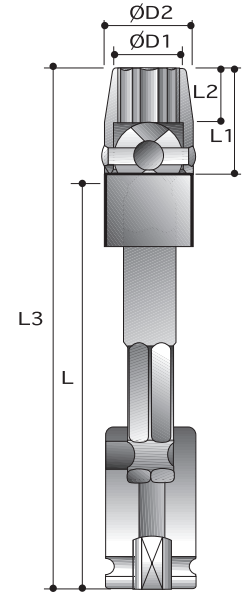

CAUTION: Always wear safety goggles when using impact equipment. Do not hold socket while in use.