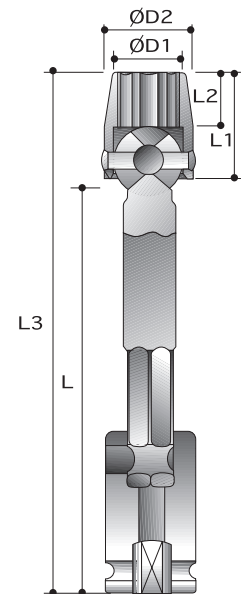

12-Point Universal Sockets - Extended Length

Order No.	size	D2	D1	L2	L1	L	L3
		mm	mm	mm	mm	mm	mm
P6262Q014	7/16"	22.2	15.9	10.3	23.8	75	101
P6262Q016	1/2"	22.2	17.5	11.9	25.4	75	103
P6262Q018	9/16"	22.2	19.1	13.5	27.0	75	105
P6262Q020	5/8"	25.4	21.4	15.9	30.2	75	108
P6262Q022	11/16"	25.4	25.4	17.5	31.8	75	110
P6262Q024	3/4"	31.8	26.2	16.3	34.9	75	114
P6262Q026	13/16"	31.8	28.6	16.3	34.9	75	114
P6262Q028	7/8"	31.8	31.8	16.3	34.9	75	114
P6262Q030	15/16"	31.8	34.9	16.3	34.9	75	114
P6262R014	7/16"	22.2	15.9	10.3	23.8	100	126
P6262R016	1/2"	22.2	17.5	11.9	25.4	100	128
P6262R018	9/16"	22.2	19.1	13.5	27.0	100	130
P6262R020	5/8"	25.4	21.4	15.9	30.2	100	133
P6262R022	11/16"	25.4	25.4	17.5	31.8	100	135
P6262R024	3/4"	31.8	26.2	16.3	34.9	100	139
P6262R026	13/16"	31.8	28.6	16.3	34.9	100	139
P6262R028	7/8"	31.8	31.8	16.3	34.9	100	139
P6262R030	15/16"	31.8	34.9	16.3	34.9	100	139
P6262S014	7/16"	22.2	15.9	10.3	23.8	150	176
P6262S016	1/2"	22.2	17.5	11.9	25.4	150	178
P6262S018	9/16"	22.2	19.1	13.5	27.0	150	180
P6262S020	5/8"	25.4	21.4	15.9	30.2	150	183
P6262S022	11/16"	25.4	25.4	17.5	31.8	150	185
P6262S024	3/4"	31.8	26.2	16.3	34.9	150	189
P6262S026	13/16"	31.8	28.6	16.3	34.9	150	189
P6262S028	7/8"	31.8	31.8	16.3	34.9	150	189
P6262S030	15/16"	31.8	34.9	16.3	34.9	150	189