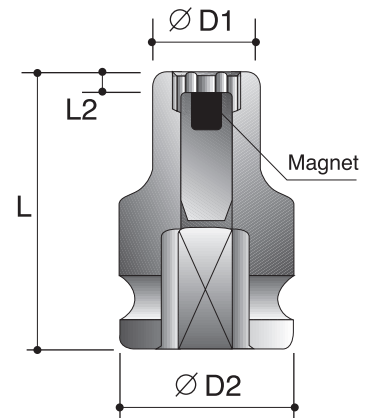

CAUTION: Always wear safety goggles when using impact equipment. Do not hold socket while in use.

1/4"

Power Sockets

6-Point Sockets - Deep - With Slide Magnetic

Order No.	size	D2	D1	L2	L
		mm	mm	mm	mm
P6040R006	3/16"	13	8.5	3	50
P6040R007	7/32"	13	9.5	3	50
P6040R008	1/4"	13	10.3	3	50
P6040R009	9/32"	13	11.3	3	50
P6040R010	5/16"	13	12.5	3	50
P6040R011	11/32"	13	13.8	4	50
P6040R012	3/8"	13	15	4	50
P6040R014	7/16"	13	16.3	5	50
P6040R016	1/2"	13	18.8	5	50
<hr/>					
P6050R050	5mm	13	8.8	3	50
P6050R055	5.5mm	13	9.5	3	50
P6050R060	6mm	13	10	3	50
P6050R070	7mm	13	11.3	3	50
P6050R080	8mm	13	12.5	3	50
P6050R090	9mm	13	13.8	4	50
P6050R100	10mm	13	15	4	50
P6050R110	11mm	13	16.3	5	50
P6050R120	12mm	13	17	5	50
P6050R130	13mm	13	18.8	5	50

3/8"

Power Sockets

6-Point Sockets - With Magnetic

Order No.	size	D2	D1	L2	L
		mm	mm	mm	mm
P6041P008	1/4"	19	12	3	30
P6041P010	5/16"	19	14	3	30
P6041P012	3/8"	19	15.7	4	30
P6041P014	7/16"	19	18	5	30
P6041P016	1/2"	19	20	5	30
P6041P018	9/16"	22	21.5	6	30
P6041P020	5/8"	22	24	6	30
P6041P022	11/16"	22	25.5	6	30
P6041P024	3/4"	22	27.5	7	30
<hr/>					
P6051P006	6mm	19	11.5	3	30
P6051P007	7mm	19	12.5	3	30
P6051P008	8mm	19	14	3	30
P6051P009	9mm	19	15	4	30
P6051P010	10mm	19	16.5	4	30
P6051P011	11mm	19	17.5	5	30
P6051P012	12mm	19	19	5	30
P6051P013	13mm	22	20	5	30
P6051P014	14mm	22	21.5	6	30
P6051P015	15mm	22	22	6	30
P6051P016	16mm	22	24	6	30
P6051P017	17mm	22	25	6	30
P6051P018	18mm	22	26	7	30
P6051P019	19mm	22	27.5	7	30