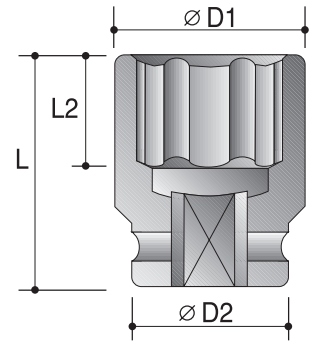

CAUTION: Always wear safety goggles when using impact equipment. Do not hold socket while in use.

1/2"

Power Sockets

6-Point Sockets

Order No.	size	D2 mm	D1 mm	L2 mm	L mm
P60020008	1/4"	22	13	5	38
P60020010	5/16"	22	15	9	38
P60020012	3/8"	22	16	12	38
P60020014	7/16"	22	18	12	38
P60020016	1/2"	22	20	12	38
P60020018	9/16"	24	22	12	38
P60020020	5/8"	25	25	12	38
P60020022	11/16"	26	26	13	38
P60020024	3/4"	28	28	13	38
P60020026	13/16"	30	30	13	38
P60020028	7/8"	32	32	13	38
P60020030	15/16"	34	34	13	38
P60020100	1"	36	36	14	38
P60020102	1-1/16"	38	38	16	40
P60020104	1-1/8"	38	40	16	40
P60020106	1-3/16"	38	42	16	40
P60020108	1-1/4"	38	44	18	40
<hr/>					
P60720006	6mm	25	13	5	38
P60720007	7mm	25	14	5	38
P60720008	8mm	25	14	9	38
P60720009	9mm	25	15	12	38
P60720010	10mm	25	16	12	38
P60720011	11mm	25	17.5	12	38
P60720012	12mm	25	19	12	38
P60720013	13mm	25	20	12	38
P60720014	14mm	25	22	12	38
P60720015	15mm	25	23	12	38
P60720016	16mm	25	25	12	38
P60720017	17mm	26	26	13	38
P60720018	18mm	26	26	13	38
P60720019	19mm	28	28	13	38

CAUTION: Always wear safety goggles when using impact equipment. Do not hold socket while in use.

1/4"

Surface Drive Power Sockets

6-Point Sockets - Deep

Order No.	size	D2	D1	L2	L
		mm	mm	mm	mm
P63402006	3/16"	13	8.5	6	50
P63402007	7/32"	13	9.5	6	50
P63402008	1/4"	13	10.3	7	50
P63402009	9/32"	13	11.3	7	50
P63402010	5/16"	13	12.5	9	50
P63402011	11/32"	13	13.8	9	50
P63402012	3/8"	13	15	9	50
P63402014	7/16"	13	16.3	9	50
P63402016	1/2"	13	18.8	9	50
P63402018	9/16"	13	20	9	50
<hr/>					
P63407040	4mm	13	7.6	4	50
P63407045	4.5mm	13	8.2	6	50
P63407050	5mm	13	8.8	6	50
P63407055	5.5mm	13	9.5	6	50
P63407060	6mm	13	10	7	50
P63407070	7mm	13	11.3	7	50
P63407080	8mm	13	12.5	9	50
P63407090	9mm	13	13.8	9	50
P63407100	10mm	13	15	9	50
P63407110	11mm	13	16.3	9	50
P63407120	12mm	13	17	9	50
P63407130	13mm	13	18.8	9	50
P63407140	14mm	13	20	9	50
P63407150	15mm	13	21	9	50