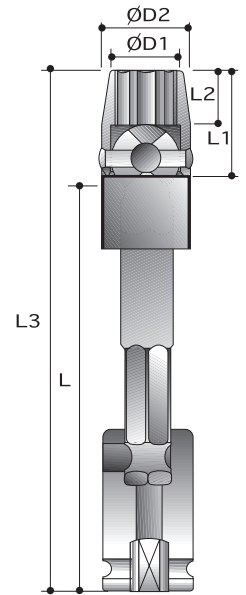

12-Point Universal Sockets - Tension Type - Extended Length

Order No.	size	D2	D1	L2	L1	L	L3
		mm	mm	mm	mm	mm	mm
P6271US08	8mm	19.1	11.1	7.9	19.1	230	251
P6271US09	9mm	19.1	14.3	9.5	20.6	230	253
P6271US10	10mm	19.1	15.1	9.5	20.6	230	253
P6271US11	11mm	22.2	15.9	10.3	23.8	230	256
P6271US12	12mm	22.2	17.5	10.3	23.8	230	256
P6271US13	13mm	22.2	17.5	11.9	25.4	230	258
P6271US14	14mm	22.2	19.1	13.5	27.0	230	260
P6271US15	15mm	25.4	19.8	14.3	28.6	230	261
P6271US16	16mm	25.4	21.4	15.9	30.2	230	263
P6271US17	17mm	25.4	25.4	17.5	31.8	230	265
P6271US18	18mm	25.4	25.4	17.5	31.8	230	265
P6271US19	19mm	31.8	26.2	16.3	34.9	230	269
P6271VS08	8mm	19.1	11.1	7.9	19.1	300	321
P6271VS09	9mm	19.1	14.3	9.5	20.6	300	323
P6271VS10	10mm	19.1	15.1	9.5	20.6	300	323
P6271VS11	11mm	22.2	15.9	10.3	23.8	300	326
P6271VS12	12mm	22.2	17.5	10.3	23.8	300	326
P6271VS13	13mm	22.2	17.5	11.9	25.4	300	328
P6271VS14	14mm	22.2	19.1	13.5	27.0	300	330
P6271VS15	15mm	25.4	19.8	14.3	28.6	300	331
P6271VS16	16mm	25.4	21.4	15.9	30.2	300	333
P6271VS17	17mm	25.4	25.4	17.5	31.8	300	335
P6271VS18	18mm	25.4	25.4	17.5	31.8	300	335
P6271VS19	19mm	31.8	26.2	16.3	34.9	300	339