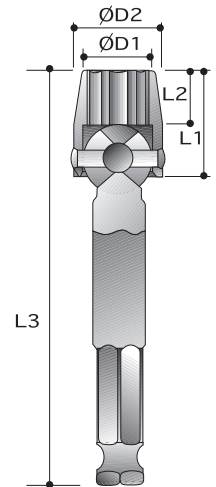

CAUTION: Always wear safety goggles when using impact equipment. Do not hold socket while in use.