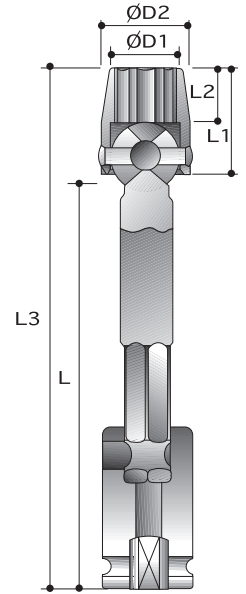

CAUTION: Always wear safety goggles when using impact equipment. Do not hold socket while in use.