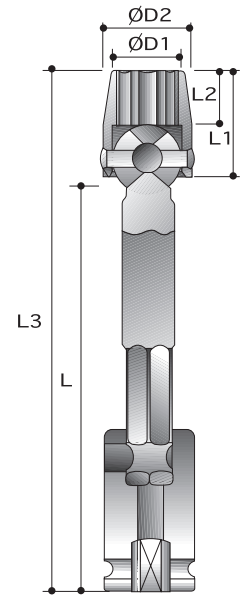

1/2"

Power Sockets

12-Point Universal Sockets - Extended Length

Order No.	size	D2 mm	D1 mm	L2 mm	L1 mm	L mm	L3 mm
P6272U011	11mm	22.2	15.9	10.3	23.8	230	256
P6272U012	12mm	22.2	17.5	10.3	23.8	230	256
P6272U013	13mm	22.2	17.5	11.9	25.4	230	258
P6272U014	14mm	22.2	19.1	13.5	27.0	230	260
P6272U015	15mm	25.4	19.8	14.3	28.6	230	261
P6272U016	16mm	25.4	21.4	15.9	30.2	230	263
P6272U017	17mm	25.4	25.4	17.5	31.8	230	265
P6272U018	18mm	25.4	25.4	17.5	31.8	230	265
P6272U019	19mm	31.8	26.2	16.3	34.9	230	269
P6272U020	20mm	31.8	27.0	16.3	34.9	230	269
P6272U021	21mm	31.8	28.6	16.3	34.9	230	269
P6272U022	22mm	31.8	31.8	16.3	34.9	230	269
P6272U023	23mm	31.8	33.3	16.3	34.9	230	269
P6272U024	24mm	31.8	34.9	16.3	34.9	230	269

P6272V011	11mm	22.2	15.9	10.3	23.8	300	326
P6272V012	12mm	22.2	17.5	10.3	23.8	300	326
P6272V013	13mm	22.2	17.5	11.9	25.4	300	328
P6272V014	14mm	22.2	19.1	13.5	27.0	300	330
P6272V015	15mm	25.4	19.8	14.3	28.6	300	331
P6272V016	16mm	25.4	21.4	15.9	30.2	300	333
P6272V017	17mm	25.4	25.4	17.5	31.8	300	335
P6272V018	18mm	25.4	25.4	17.5	31.8	300	335
P6272V019	19mm	31.8	26.2	16.3	34.9	300	339
P6272V020	20mm	31.8	27.0	16.3	34.9	300	339
P6272V021	21mm	31.8	28.6	16.3	34.9	300	339
P6272V022	22mm	31.8	31.8	16.3	34.9	300	339
P6272V023	23mm	31.8	33.3	16.3	34.9	300	339
P6272V024	24mm	31.8	34.9	16.3	34.9	300	339