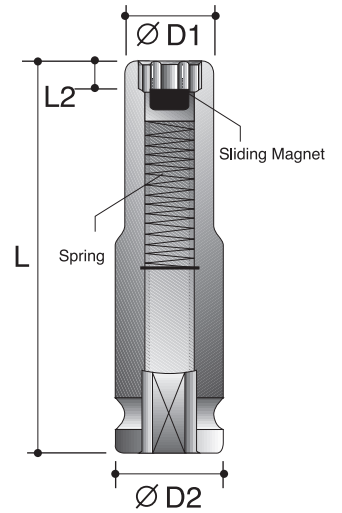

6-Point Sockets - Deep - With Slide Magnetic

Order No.	size	D2	D1	L2	L
		mm	mm	mm	mm
P6041R008	1/4"	19	12	3	55
P6041R010	5/16"	19	14	3	55
P6041R012	3/8"	19	15.7	4	55
P6041R014	7/16"	19	18	5	55
P6041R016	1/2"	19	20	5	55
P6041R018	9/16"	22	21.5	6	55
P6041R020	5/8"	22	24	6	55
P6041R022	11/16"	22	25.5	6	55
P6041R024	3/4"	22	27.5	7	55
P6051R006	6mm	19	11.5	3	55
P6051R007	7mm	19	12.5	3	55
P6051R008	8mm	19	14	3	55
P6051R009	9mm	19	15	4	55
P6051R010	10mm	19	16.5	4	55
P6051R011	11mm	19	17.5	5	55
P6051R012	12mm	19	19	5	55
P6051R013	13mm	22	20	5	55
P6051R014	14mm	22	21.5	6	55
P6051R015	15mm	22	22	6	55
P6051R016	16mm	22	24	6	55
P6051R017	17mm	22	25	6	55
P6051R018	18mm	22	26	7	55
P6051R019	19mm	22	27.5	7	55