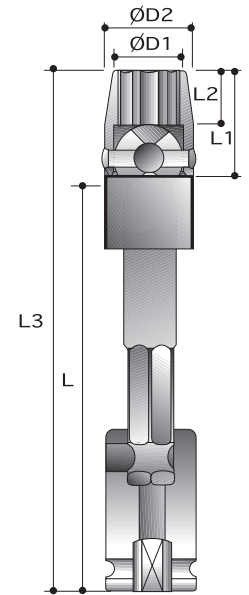

CAUTION: Always wear safety goggles when using impact equipment. Do not hold socket while in use.