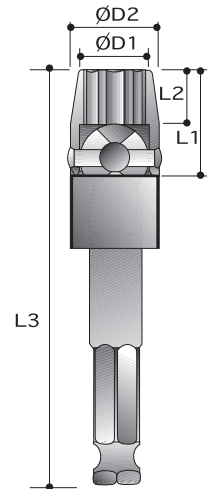

CAUTION: Always wear safety goggles when using impact equipment. Do not hold socket while in use.

11mm - 7/16" Hex Drive

Power Sockets

6-Point Universal Sockets - Tension Type - Extended Length

Order No.	size	D2	D1	L2	L1	L3
		mm	mm	mm	mm	mm
P62B85S10	10mm	19.1	15.1	9.5	20.6	71
P62B85S11	11mm	22.2	15.9	10.3	23.8	74
P62B85S12	12mm	22.2	17.5	10.3	23.8	74
P62B85S13	13mm	22.2	17.5	11.9	25.4	76
P62B85S14	14mm	22.2	19.1	13.5	27.0	78
P62B85S15	15mm	25.4	19.8	14.3	28.6	79
P62B85S16	16mm	25.4	21.4	15.9	30.2	81
P62B85S17	17mm	25.4	25.4	17.5	31.8	83
P62B85S18	18mm	25.4	25.4	17.5	31.8	83
P62B85S19	19mm	31.8	26.2	16.3	34.9	87
P62B85S20	20mm	31.8	27.0	16.3	34.9	87
P62B85S21	21mm	31.8	28.6	16.3	34.9	87
P62B85S22	22mm	31.8	31.8	16.3	34.9	87
P62B85S23	23mm	31.8	33.3	16.3	34.9	87
P62B85S24	24mm	31.8	34.9	16.3	34.9	87
<hr/>						
P62B86S10	10mm	19.1	15.1	9.5	20.6	96
P62B86S11	11mm	22.2	15.9	10.3	23.8	99
P62B86S12	12mm	22.2	17.5	10.3	23.8	99
P62B86S13	13mm	22.2	17.5	11.9	25.4	101
P62B86S14	14mm	22.2	19.1	13.5	27.0	103
P62B86S15	15mm	25.4	19.8	14.3	28.6	104
P62B86S16	16mm	25.4	21.4	15.9	30.2	106
P62B86S17	17mm	25.4	25.4	17.5	31.8	108
P62B86S18	18mm	25.4	25.4	17.5	31.8	108
P62B86S19	19mm	31.8	26.2	16.3	34.9	112
P62B86S20	20mm	31.8	27.0	16.3	34.9	112
P62B86S21	21mm	31.8	28.6	16.3	34.9	112
P62B86S22	22mm	31.8	31.8	16.3	34.9	112
P62B86S23	23mm	31.8	33.3	16.3	34.9	112
P62B86S24	24mm	31.8	34.9	16.3	34.9	112
<hr/>						
P62B87S10	10mm	19.1	15.1	9.5	20.6	146
P62B87S11	11mm	22.2	15.9	10.3	23.8	149
P62B87S12	12mm	22.2	17.5	10.3	23.8	149
P62B87S13	13mm	22.2	17.5	11.9	25.4	151
P62B87S14	14mm	22.2	19.1	13.5	27.0	153
P62B87S15	15mm	25.4	19.8	14.3	28.6	154
P62B87S16	16mm	25.4	21.4	15.9	30.2	156
P62B87S17	17mm	25.4	25.4	17.5	31.8	158
P62B87S18	18mm	25.4	25.4	17.5	31.8	158
P62B87S19	19mm	31.8	26.2	16.3	34.9	152
P62B87S20	20mm	31.8	27.0	16.3	34.9	152
P62B87S21	21mm	31.8	28.6	16.3	34.9	152
P62B87S22	22mm	31.8	31.8	16.3	34.9	152
P62B87S23	23mm	31.8	33.3	16.3	34.9	152
P62B87S24	24mm	31.8	34.9	16.3	34.9	152