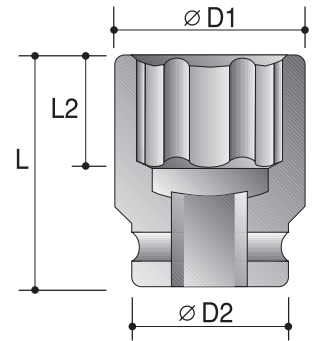

CAUTION: Always wear safety goggles when using impact equipment. Do not hold socket while in use.

3/8"

Surface Drive Power Sockets

6-Point Sockets - Deep

Order No.	size	D2	D1	L2	L
		mm	mm	mm	mm
P63412010	5/16"	19	13.8	12	80
P63412012	3/8"	19	15.5	12	80
P63412014	7/16"	19	17.5	25	80
P63412016	1/2"	22	20	25	80
P63412018	9/16"	22	22	25	80
P63412020	5/8"	22	24	25	80
P63412022	11/16"	22	26	25	80
P63412024	3/4"	22	28	25	80
<hr/>					
P63417008	8mm	19	13.8	12	80
P63417009	9mm	19	15	12	80
P63417010	10mm	19	16	12	80
P63417011	11mm	19	17.5	25	80
P63417012	12mm	19	19	25	80
P63417013	13mm	22	20	25	80
P63417014	14mm	22	22	25	80
P63417015	15mm	22	22	25	80
P63417016	16mm	22	24	25	80
P63417017	17mm	22	25	25	80
P63417018	18mm	22	26	25	80
P63417019	19mm	22	28	25	80

1/2"

Surface Drive Power Sockets

6-Point Sockets

Order No.	size	D2	D1	L2	L
		mm	mm	mm	mm
P63420012	3/8"	25	17	12	38
P63420014	7/16"	25	18.7	12	38
P63420016	1/2"	25	21	12	38
P63420018	9/16"	25	23	12	38
P63420020	5/8"	30	25	12	38
P63420022	11/16"	30	27	13	38
P63420024	3/4"	30	28.7	13	38
P63420026	13/16"	30	30	13	38
P63420028	7/8"	30	32	13	38
P63420030	15/16"	30	35	20	45
P63420100	1"	30	38	22	50
P63420102	1-1/16"	30	38.7	22	50
P63420104	1-1/8"	30	40	22	50
P63420106	1-3/16"	30	42	22	50
P63420108	1-1/4"	30	44	22	50
<hr/>					
P63425010	10mm	25	17.5	12	38
P63425011	11mm	25	18.7	12	38
P63425012	12mm	25	20	12	38
P63425013	13mm	25	21	12	38
P63425014	14mm	25	22.5	12	38
P63425015	15mm	30	23.7	12	38
P63425016	16mm	30	25	12	38
P63425017	17mm	30	26	13	38
P63425018	18mm	30	27.5	13	38
P63425019	19mm	30	28.7	13	38
P63425020	20mm	30	30	13	38
P63425021	21mm	30	30	13	38
P63425022	22mm	30	32	13	38
P63425024	24mm	30	35	20	45
P63425026	26mm	30	38	22	50
P63425027	27mm	30	38.7	22	50
P63425030	30mm	30	42	22	50
P63425032	32mm	30	44	22	50