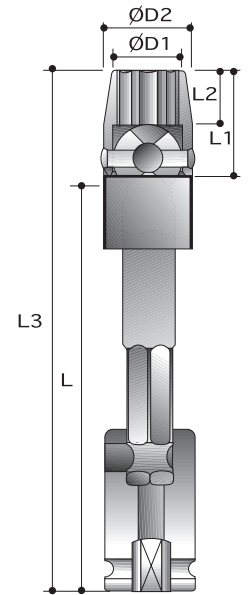

CAUTION: Always wear safety goggles when using impact equipment. Do not hold socket while in use.