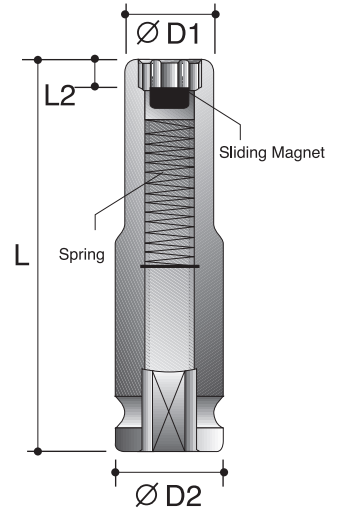

3/8"

Power Sockets

12-Point Sockets - Deep - With Slide Magnetic

Order No.	size	D2	D1	L2	L
		mm	mm	mm	mm
P6581S008	1/4"	19	11	4	55
P6581S010	5/16"	19	13	4	55
P6581S012	3/8"	19	15	5	55
P6581S014	7/16"	19	17.5	6	55
P6581S016	1/2"	20	20	6	55
P6581S018	9/16"	22	21.5	7	55
P6581S020	5/8"	22	24	7	55
P6581S022	11/16"	22	25.5	7	55
P6581S024	3/4"	22	27.5	8	55
P6581R006	6mm	19	11	4	55
P6581R007	7mm	19	12	4	55
P6581R008	8mm	19	13	4	55
P6581R009	9mm	19	15	4	55
P6581R010	10mm	19	16.5	5	55
P6581R011	11mm	19	17.5	6	55
P6581R012	12mm	20	19	6	55
P6581R013	13mm	22	20	6	55
P6581R014	14mm	22	21.5	6	55
P6581R015	15mm	22	22	7	55
P6581R016	16mm	22	24	7	55
P6581R017	17mm	22	25	7	55
P6581R018	18mm	22	26	8	55
P6581R019	19mm	22	27.5	8	55