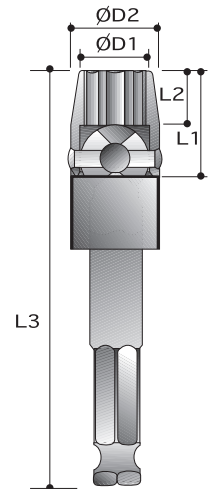

CAUTION: Always wear safety goggles when using impact equipment. Do not hold socket while in use.