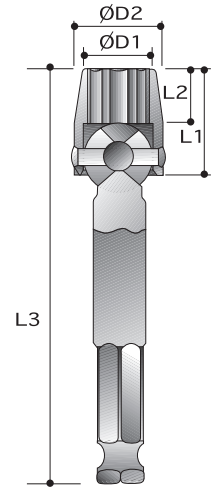

CAUTION: Always wear safety goggles when using impact equipment. Do not hold socket while in use.

11mm - 7/16" Hex Drive

Power Sockets

12-Point Universal Sockets - Extended Length

Order No.	size	D2	D1	L2	L1	L3
		mm	mm	mm	mm	mm
P62D85010	10mm	19.1	15.1	9.5	20.6	71
P62D85011	11mm	22.2	15.9	10.3	23.8	74
P62D85012	12mm	22.2	17.5	10.3	23.8	74
P62D85013	13mm	22.2	17.5	11.9	25.4	76
P62D85014	14mm	22.2	19.1	13.5	27.0	78
P62D85015	15mm	25.4	19.8	14.3	28.6	79
P62D85016	16mm	25.4	21.4	15.9	30.2	81
P62D85017	17mm	25.4	25.4	17.5	31.8	83
P62D85018	18mm	25.4	25.4	17.5	31.8	83
P62D85019	19mm	31.8	26.2	16.3	34.9	87
P62D85020	20mm	31.8	27.0	16.3	34.9	87
P62D85021	21mm	31.8	28.6	16.3	34.9	87
P62D85022	22mm	31.8	31.8	16.3	34.9	87
P62D85023	23mm	31.8	33.3	16.3	34.9	87
P62D85024	24mm	31.8	34.9	16.3	34.9	87
P62D86010	10mm	19.1	15.1	9.5	20.6	96
P62D86011	11mm	22.2	15.9	10.3	23.8	99
P62D86012	12mm	22.2	17.5	10.3	23.8	99
P62D86013	13mm	22.2	17.5	11.9	25.4	101
P62D86014	14mm	22.2	19.1	13.5	27.0	103
P62D86015	15mm	25.4	19.8	14.3	28.6	104
P62D86016	16mm	25.4	21.4	15.9	30.2	106
P62D86017	17mm	25.4	25.4	17.5	31.8	108
P62D86018	18mm	25.4	25.4	17.5	31.8	108
P62D86019	19mm	31.8	26.2	16.3	34.9	112
P62D86020	20mm	31.8	27.0	16.3	34.9	112
P62D86021	21mm	31.8	28.6	16.3	34.9	112
P62D86022	22mm	31.8	31.8	16.3	34.9	112
P62D86023	23mm	31.8	33.3	16.3	34.9	112
P62D86024	24mm	31.8	34.9	16.3	34.9	112
P62D87010	10mm	19.1	15.1	9.5	20.6	146
P62D87011	11mm	22.2	15.9	10.3	23.8	149
P62D87012	12mm	22.2	17.5	10.3	23.8	149
P62D87013	13mm	22.2	17.5	11.9	25.4	151
P62D87014	14mm	22.2	19.1	13.5	27.0	153
P62D87015	15mm	25.4	19.8	14.3	28.6	154
P62D87016	16mm	25.4	21.4	15.9	30.2	156
P62D87017	17mm	25.4	25.4	17.5	31.8	158
P62D87018	18mm	25.4	25.4	17.5	31.8	158
P62D87019	19mm	31.8	26.2	16.3	34.9	162
P62D87020	20mm	31.8	27.0	16.3	34.9	162
P62D87021	21mm	31.8	28.6	16.3	34.9	162
P62D87022	22mm	31.8	31.8	16.3	34.9	162
P62D87023	23mm	31.8	33.3	16.3	34.9	162
P62D87024	24mm	31.8	34.9	16.3	34.9	162