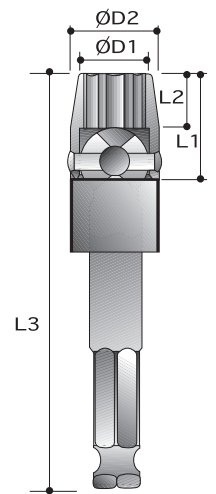

CAUTION: Always wear safety goggles when using impact equipment. Do not hold socket while in use.