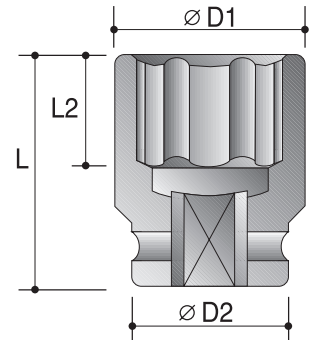

1/4"

Power Sockets

6-Point Sockets

Order No.	size	D2	D1	L2	L
		mm	mm	mm	mm
P60400006	3/16"	13	8.5	5	23
P60400007	7/32"	13	9.5	5	23
P60400008	1/4"	13	10.3	6	23
P60400009	9/32"	13	11.3	6	23
P60400010	5/16"	13	12.5	7	23
P60400011	11/32"	13	13.8	7	23
P60400012	3/8"	13	15	7	23
P60400014	7/16"	13	16.3	8	23
P60400016	1/2"	13	18.8	8	23
P60500040	4mm	13	7.6	4	23
P60500045	4.5mm	13	8.2	5	23
P60500050	5mm	13	8.8	5	23
P60500055	5.5mm	13	9.5	5	23
P60500060	6mm	13	10	6	23
P60500070	7mm	13	11.3	6	23
P60500080	8mm	13	12.5	7	23
P60500090	9mm	13	13.8	7	23
P60500100	10mm	13	15	7	23
P60500110	11mm	13	16.3	8	23
P60500120	12mm	13	17	8	23
P60500130	13mm	13	18.8	8	23