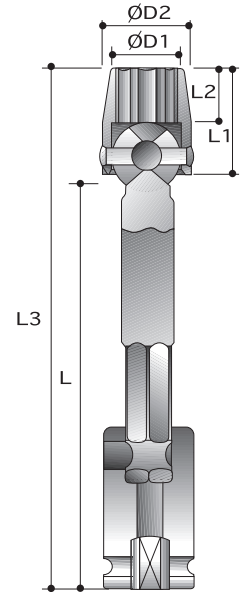

12-Point Universal Sockets - Extended Length

Order No.	size	D2	D1	L2	L1	L	L3
		mm	mm	mm	mm	mm	mm
P6261Q010	5/16"	19.1	11.1	7.9	19.1	75	96
P6261Q012	3/8"	19.1	14.3	9.5	20.6	75	98
P6261Q014	7/16"	22.2	15.9	10.3	23.8	75	101
P6261Q016	1/2"	22.2	17.5	11.9	25.4	75	103
P6261Q018	9/16"	22.2	19.1	13.5	27.0	75	105
P6261Q020	5/8"	25.4	21.4	15.9	30.2	75	108
P6261Q022	11/16"	25.4	25.4	17.5	31.8	75	110
P6261Q024	3/4"	31.8	26.2	16.3	34.9	75	114
P6261R010	5/16"	19.1	11.1	7.9	19.1	100	121
P6261R012	3/8"	19.1	14.3	9.5	20.6	100	123
P6261R014	7/16"	22.2	15.9	10.3	23.8	100	126
P6261R016	1/2"	22.2	17.5	11.9	25.4	100	128
P6261R018	9/16"	22.2	19.1	13.5	27.0	100	130
P6261R020	5/8"	25.4	21.4	15.9	30.2	100	133
P6261R022	11/16"	25.4	25.4	17.5	31.8	100	135
P6261R024	3/4"	31.8	26.2	16.3	34.9	100	139
P6261S010	5/16"	19.1	11.1	7.9	19.1	150	171
P6261S012	3/8"	19.1	14.3	9.5	20.6	150	173
P6261S014	7/16"	22.2	15.9	10.3	23.8	150	176
P6261S016	1/2"	22.2	17.5	11.9	25.4	150	178
P6261S018	9/16"	22.2	19.1	13.5	27.0	150	180
P6261S020	5/8"	25.4	21.4	15.9	30.2	150	183
P6261S022	11/16"	25.4	25.4	17.5	31.8	150	185
P6261S024	3/4"	31.8	26.2	16.3	34.9	150	189