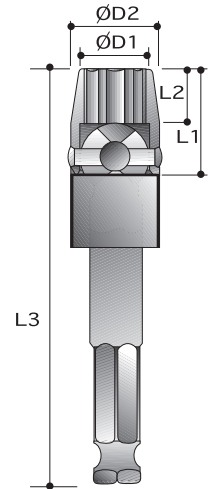

CAUTION: Always wear safety goggles when using impact equipment. Do not hold socket while in use.

11mm - 7/16" Hex Drive

Power Sockets

12-Point Universal Sockets - Tension Type - Extended Length

Order No.	size	D2	D1	L2	L1	L3
		mm	mm	mm	mm	mm
P62C85S10	5/16"	19.1	11.1	7.9	19.1	69
P62C85S12	3/8"	19.1	14.3	9.5	20.6	71
P62C85S14	7/16"	22.2	15.9	10.3	23.8	74
P62C85S16	1/2"	22.2	17.5	11.9	25.4	76
P62C85S18	9/16"	22.2	19.1	13.5	27.0	78
P62C85S20	5/8"	25.4	21.4	15.9	30.2	81
P62C85S22	11/16"	25.4	25.4	17.5	31.8	83
P62C85S24	3/4"	31.8	26.2	16.3	34.9	87
P62C85S26	13/16"	31.8	28.6	16.3	34.9	87
P62C85S28	7/8"	31.8	31.8	16.3	34.9	87
P62C85S30	15/16"	31.8	34.9	16.3	34.9	87
<hr/>						
P62C86S10	5/16"	19.1	11.1	7.9	19.1	94
P62C86S12	3/8"	19.1	14.3	9.5	20.6	97
P62C86S14	7/16"	22.2	15.9	10.3	23.8	99
P62C86S16	1/2"	22.2	17.5	11.9	25.4	101
P62C86S18	9/16"	22.2	19.1	13.5	27.0	103
P62C86S20	5/8"	25.4	21.4	15.9	30.2	106
P62C86S22	11/16"	25.4	25.4	17.5	31.8	108
P62C86S24	3/4"	31.8	26.2	16.3	34.9	112
P62C86S26	13/16"	31.8	28.6	16.3	34.9	112
P62C86S28	7/8"	31.8	31.8	16.3	34.9	112
P62C86S30	15/16"	31.8	34.9	16.3	34.9	112
<hr/>						
P62C87S10	5/16"	19.1	11.1	7.9	19.1	144
P62C87S12	3/8"	19.1	14.3	9.5	20.6	146
P62C87S14	7/16"	22.2	15.9	10.3	23.8	146
P62C87S16	1/2"	22.2	17.5	11.9	25.4	151
P62C87S18	9/16"	22.2	19.1	13.5	27.0	153
P62C87S20	5/8"	25.4	21.4	15.9	30.2	156
P62C87S22	11/16"	25.4	25.4	17.5	31.8	158
P62C87S24	3/4"	31.8	26.2	16.3	34.9	162
P62C87S26	13/16"	31.8	28.6	16.3	34.9	162
P62C87S28	7/8"	31.8	31.8	16.3	34.9	162
P62C87S30	15/16"	31.8	34.9	16.3	34.9	162