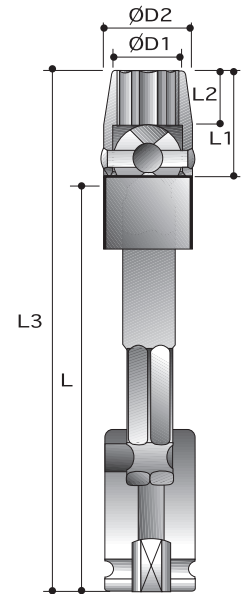

CAUTION: Always wear safety goggles when using impact equipment. Do not hold socket while in use.

1/2"

Power Sockets

12-Point Universal Sockets - Tension Type - Extended Length

Order No.	size	D2	D1	L2	L1	L	L3
		mm	mm	mm	mm	mm	mm
P6272US11	11mm	22.2	15.9	10.3	23.8	230	256
P6272US12	12mm	22.2	17.5	10.3	23.8	230	256
P6272US13	13mm	22.2	17.5	11.9	25.4	230	258
P6272US14	14mm	22.2	19.1	13.5	27.0	230	260
P6272US15	15mm	25.4	19.8	14.3	28.6	230	261
P6272US16	16mm	25.4	21.4	15.9	30.2	230	263
P6272US17	17mm	25.4	25.4	17.5	31.8	230	265
P6272US18	18mm	25.4	25.4	17.5	31.8	230	265
P6272US19	19mm	31.8	26.2	16.3	34.9	230	269
P6272US20	20mm	31.8	27.0	16.3	34.9	230	269
P6272US21	21mm	31.8	28.6	16.3	34.9	230	269
P6272US22	22mm	31.8	31.8	16.3	34.9	230	269
P6272US23	23mm	31.8	33.3	16.3	34.9	230	269
P6272US24	24mm	31.8	34.9	16.3	34.9	230	269
P6272VS11	11mm	22.2	15.9	10.3	23.8	300	326
P6272VS12	12mm	22.2	17.5	10.3	23.8	300	326
P6272VS13	13mm	22.2	17.5	11.9	25.4	300	328
P6272VS14	14mm	22.2	19.1	13.5	27.0	300	330
P6272VS15	15mm	25.4	19.8	14.3	28.6	300	331
P6272VS16	16mm	25.4	21.4	15.9	30.2	300	333
P6272VS17	17mm	25.4	25.4	17.5	31.8	300	335
P6272VS18	18mm	25.4	25.4	17.5	31.8	300	335
P6272VS19	19mm	31.8	26.2	16.3	34.9	300	339
P6272VS20	20mm	31.8	27.0	16.3	34.9	300	339
P6272VS21	21mm	31.8	28.6	16.3	34.9	300	339
P6272VS22	22mm	31.8	31.8	16.3	34.9	300	339
P6272VS23	23mm	31.8	33.3	16.3	34.9	300	339
P6272VS24	24mm	31.8	34.9	16.3	34.9	300	339

1/4"~1"

Power Universal Joints

Order No.			D2	L	Male end
			mm	mm	Type
P6410A008	1/4"	1/4"	16	41	Steel Ball Retainer
P6410B008	1/4"	1/4"	16	41	Lock Pin Retainer
P6411A012	3/8"	3/8"	19	54	Steel Ball Retainer
P6411B012	3/8"	3/8"	19	54	Lock Pin Retainer
P6412A016	1/2"	1/2"	25	68	Steel Ball Retainer
P6412B016	1/2"	1/2"	25	68	Lock Pin Retainer
P6414A024	3/4"	3/4"	38	102	Steel Ball Retainer
P6414B024	3/4"	3/4"	38	102	Lock Pin Retainer
P6415A100	1"	1"	51	127	Steel Ball Retainer
P6415B100	1"	1"	51	127	Lock Pin Retainer